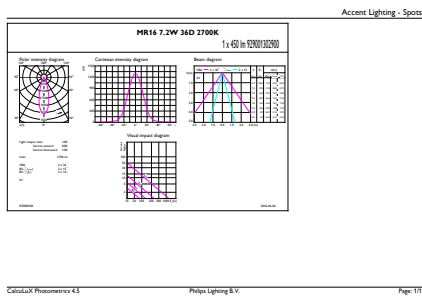

Photometric data

Master LEDspot ExpertColor LV 50W EZ10 927 36D