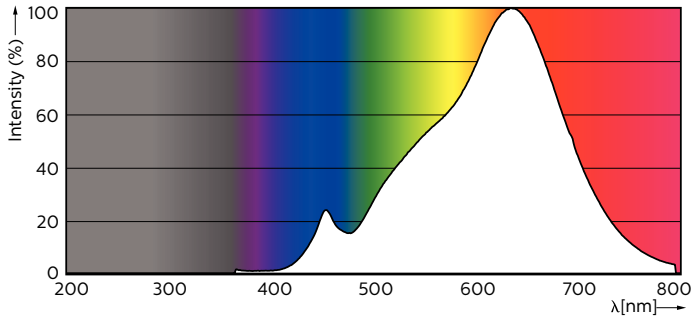

MASTER LEDspot ExpertColor LV

Photometric data

Master LEDspot ExpertColor LV 50W EZ10 927 10D