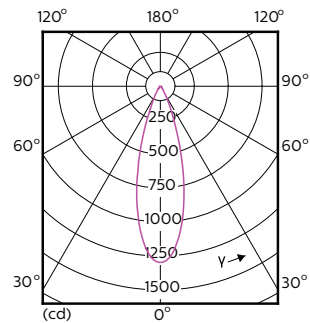

Master LEDspot ExpertColor LV 50W EZ10 927 36D