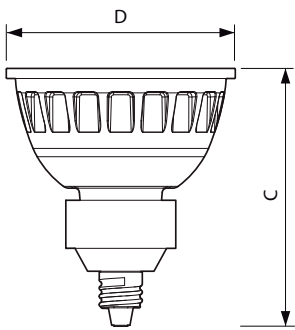

## Dimensional drawing

MAS MR16 ExpertColor7.2-50W 927 36D EZ10

Product	D	C
MASTER MR16 ExpertColor7.2-50W 927 36D EZ10	51 mm	59 mm