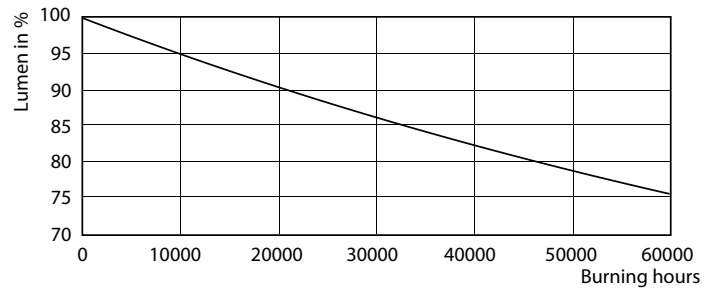

Product data

General Information		Color Consistency	
Cap-Base	EZ10 [EZ10]	Color Consistency	<3
Nominal Lifetime (Nom)	40000 h	Color Rendering Index (Nom)	97
Switching Cycle	50000X	LLMF At End Of Nominal Lifetime (Nom)	70 %
Technical Type	7.2-50W	Operating and Electrical	
Light Technical		Power (Rated) (Nom)	7.2 W
Color Code	930 [CCT of 3000K]	Lamp Current (Nom)	800 mA
Beam Angle (Nom)	36 °	Wattage Equivalent	50 W
Luminous Flux (Nom)	480 lm	Starting Time (Nom)	0.5 s
Luminous Flux (Rated) (Nom)	480 lm	Warm Up Time to 60% Light (Nom)	1 s
Luminous Intensity (Nom)	1450 cd	Power Factor (Nom)	0.7
Color Designation	White (WH)	Voltage (Nom)	12 V
Rated Beam Angle	36 °	Temperature	
Correlated Color Temperature (Nom)	3000 K	T-Case Maximum (Nom)	92 °C
Luminous Efficacy (rated) (Nom)	66.67 lm/W		

MASTER LEDspot ExpertColor LV

Photometric data

Master LEDspot ExpertColor LV 50W EZ10 930 10D

Lifetime

Master LEDspot ExpertColor LV 50W EZ10 927 10D

Master LEDspot ExpertColor LV 50W EZ10 927 10D