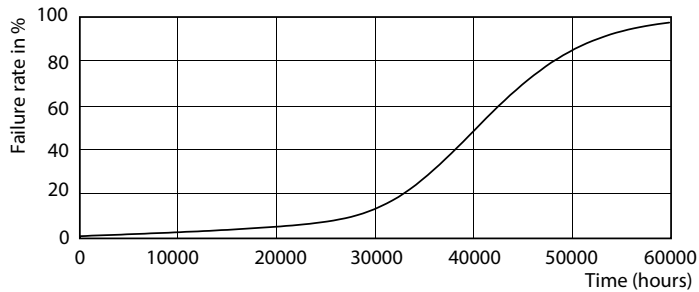

Lifetime

Master LEDspot ExpertColor LV 50W EZ10 927 10D