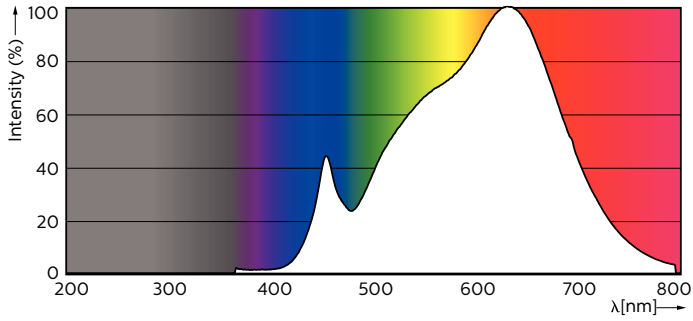

MASTER LEDspot ExpertColor LV

MASTER LED ExpertColor MR16 ExpertColor7.2-50W 930 36D EZ10

MASTER LEDspot LV ExpertColor creates a warm and comfortable ambience for hospitality venues, homes and restaurants. It creates such an ambience with superior lighting that has a customized spectrum, high CRI, and deep dimming feature. The result? A beautiful lighting experience. What's more, the innovative, trimless lens design will suit almost any interior decor with its clean and neat look. In addition, you can take advantage of the full ExpertColor family, which also includes LEDspot MV and LEDspot Par lamps.

Product data

General Information		Color Consistency	
Cap-Base	EZ10 [EZ10]	Color Consistency	<3
Nominal Lifetime (Nom)	40000 h	Color Rendering Index (Nom)	97
Switching Cycle	50000X	LLMF At End Of Nominal Lifetime (Nom)	70 %
Technical Type	7.2-50W	Operating and Electrical	
Light Technical		Power (Rated) (Nom)	7.2 W
Color Code	930 [CCT of 3000K]	Lamp Current (Nom)	800 mA
Beam Angle (Nom)	36 °	Wattage Equivalent	50 W
Luminous Flux (Nom)	480 lm	Starting Time (Nom)	0.5 s
Luminous Flux (Rated) (Nom)	480 lm	Warm Up Time to 60% Light (Nom)	1 s
Luminous Intensity (Nom)	1450 cd	Power Factor (Nom)	0.7
Color Designation	White (WH)	Voltage (Nom)	12 V
Rated Beam Angle	36 °	Temperature	
Correlated Color Temperature (Nom)	3000 K	T-Case Maximum (Nom)	92 °C
Luminous Efficacy (rated) (Nom)	66.67 lm/W		

MASTER LEDspot ExpertColor LV

Photometric data

Master LEDspot ExpertColor LV 50W EZ10 930 10D

Lifetime

Master LEDspot ExpertColor LV 50W EZ10 927 10D

Master LEDspot ExpertColor LV 50W EZ10 927 10D