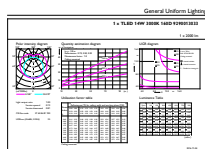

Photometric data

LEDtube 1200mm 14-32W G13 830 2000lm