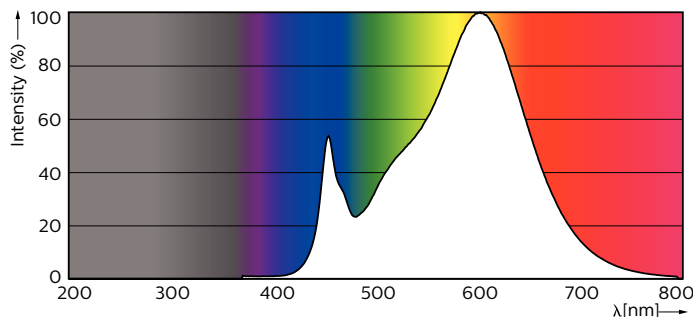

Photometric data

LEDtube 1200mm 14-32W G13 830 2000lm