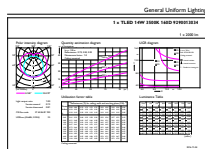

Photometric data

LEDtube 1200mm 14-32W G13 835 2000lm