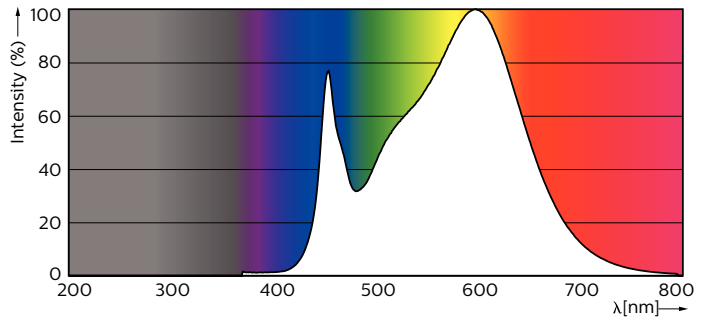

Photometric data

LEDtube 1200mm 14-32W G13 835 2000lm