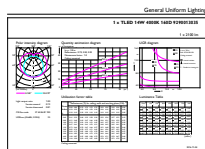

Photometric data

LEDtube 1200mm 14-32W G13 840 2100lm