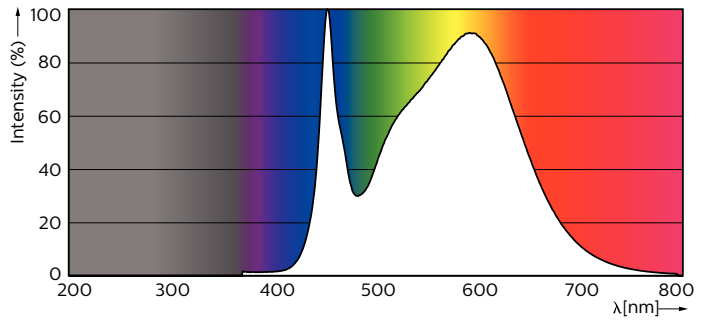

Photometric data

LEDtube 1200mm 14-32W G13 840 2100lm