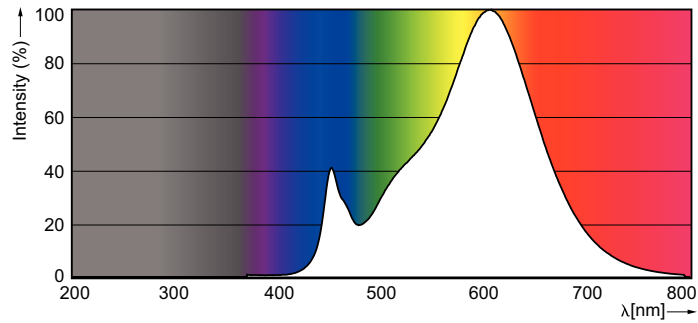

Photometric data

LEDtube 1200mm 10-32W G13 T8 827 1400lm