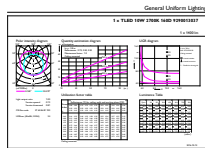

Photometric data

LEDtube 1200mm 10-32W G13 T8 827 1400lm