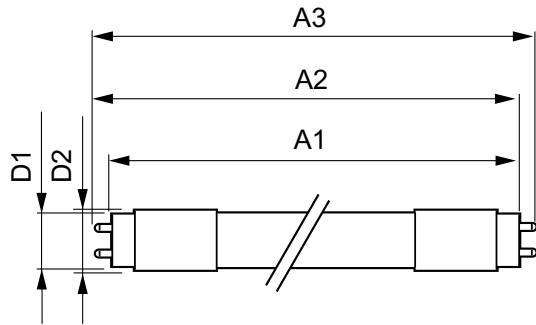

MasterClass LEDtube InstantFit T8

Approbation Marks	UL certificate RoHS compliance
Product Data	
Order product name	10T8/48-2700 IF 10/1
EAN/UPC - Product	046677472726
Order code	468694
Numerator - Quantity Per Pack	1

Numerator - Packs per outer box	10
Material Nr. (12NC)	929001303704
Net Weight (Piece)	0.230 kg
Model Number	9290013037

Dimensional drawing

Product	D1	D2	A1	A2	A3
10T8/48-2700 IF 10/1	25.68 mm	26.3 mm	1198 mm	1205 mm	1212 mm

TLED 1200lm 120V 10-32W 1400lm 2700K G13