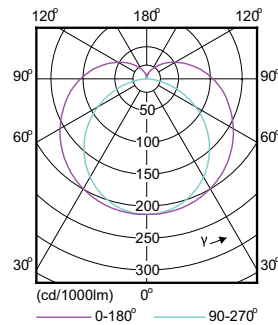

Photometric data

LEDtube 1200mm 10-32W G13 T8 827 1400lm