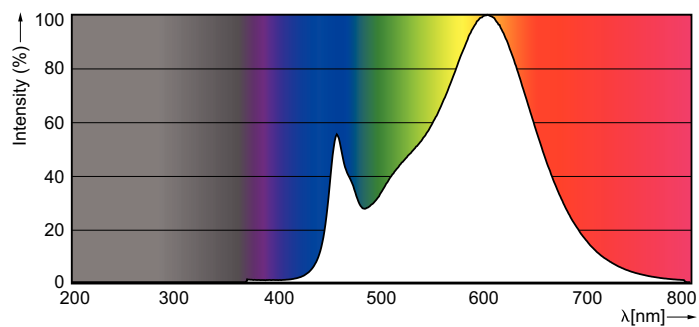

Photometric data

LEDtube 1200mm 16.5-32W G13 T8 830 2300lm