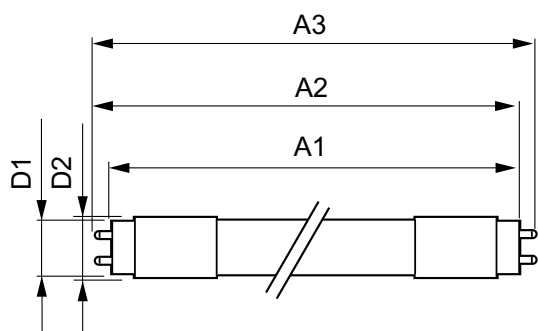

MasterClass LEDtube InstantFit T8

Approval and Application

Energy Saving Product	Yes
Suitable For Accent Lighting	No
Approval Marks	UL certificate RoHS compliance
Energy Consumption kWh/1000 h	20 kWh
Energy Certifications	DLC Standard
DesignLights Consortium Qualified Product List	-

Product Data

Order product name	16.5T8 LED/48-3000 IF 10/1 UHO

EAN/UPC - Product	046677472733
Order code	929001304404
Numerator - Quantity Per Pack	1
Numerator - Packs per outer box	10
Material Nr. (12NC)	929001304404
Net Weight (Piece)	0.230 kg

Dimensional drawing

TLED 120V 16.5-32W 2300lm 3000K G13

Product	D1	D2	A1	A2	A3
16.5T8 LED/48-3000 IF 10/1 UHO	25.68 mm	28 mm	1198 mm	1205 mm	1212 mm