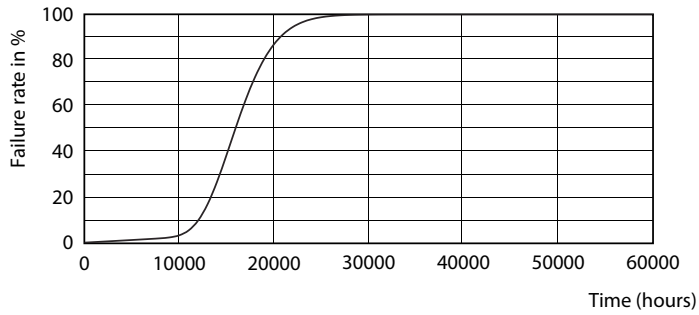

Standard LED bulbs

Lifetime

LEDbulb 40W E27 830 FR A60