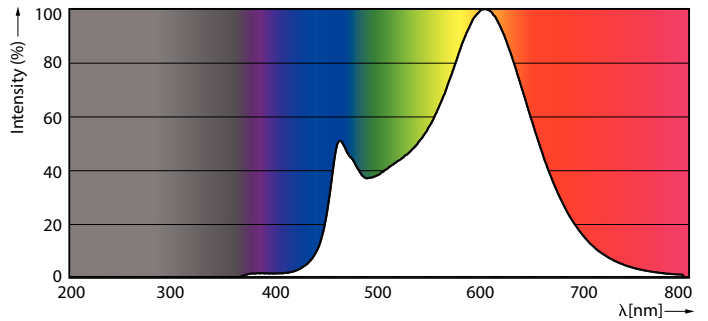

CorePro LEDbulb 40W E27 830 FR A60