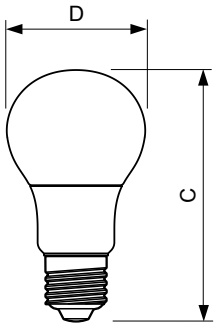

Standard LED bulbs

Order product name	Standard LEDBulb LEDBulb 5-50W E27 830 220-240V 1PF/10
EAN/UPC - Product	8718696701454
Order code	929001304511
Numerator - Quantity Per Pack	1

Numerator - Packs per outer box	10
Material Nr. (12NC)	929001304511
Net Weight (Piece)	0.060 kg

Dimensional drawing

A60 220-240V 5W-40W 470lm 3000K E27 ND

Product	D	C
Standard LEDBulb LEDBulb 5-50W E27 830 220-240V 1PF/10	60 mm	110 mm