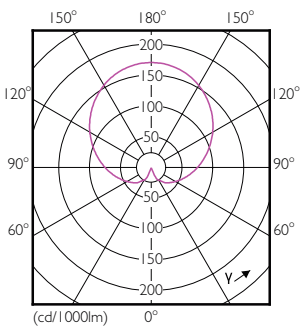

CorePro LEDbulb 40W E27 830 FR A60