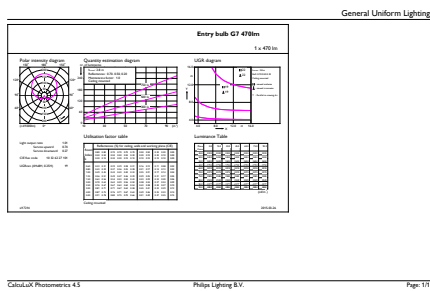

Photometric data

CorePro LEDbulb 40W E27 830 FR A60