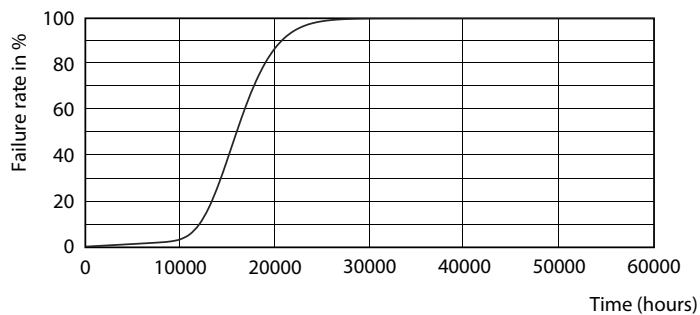

Standard LED bulbs

Lifetime

LEDbulb 40W E27 830 FR A60