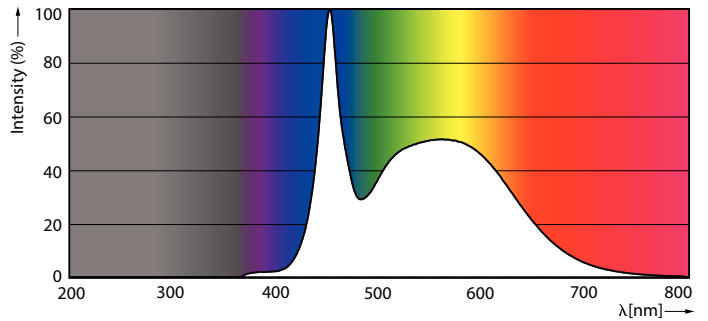

CorePro LEDbulb 40W E27 865 FR A60