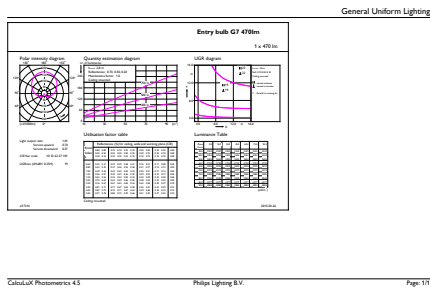

Product data

General Information	
Cap-Base	E27 [E27]
RoHS mark	RoHS mark
Nominal Lifetime (Nom)	15000 h
Switching Cycle	50000X
Technical Type	5-50W

Light Technical	
Color Code	865 [CCT of 6500K]
Beam Angle (Nom)	150 °
Luminous Flux (Nom)	470 lm
Luminous Flux (Rated) (Nom)	470 lm
Color Designation	Cool Daylight
Correlated Color Temperature (Nom)	6500 K
Luminous Efficacy (rated) (Nom)	94.00 lm/W
Color Consistency	<6
Color Rendering Index (Nom)	80
LLMF At End Of Nominal Lifetime (Nom)	70 %

Full product code	871869670139300
Order product name	Standard LEDBulb 5-50W E27 865 220-240V 1BL/4
EAN/UPC - Product	8718696701393
Order code	929001304671

Numerator - Quantity Per Pack	1
Numerator - Packs per outer box	4
Material Nr. (12NC)	929001304671
Net Weight (Piece)	0.060 kg

Dimensional drawing

A60 220-240V 5W-40W 470lm 6500K E27 ND

Product	D	C
Standard LEDBulb 5-50W E27 865 220-240V 1BL/4	60 mm	110 mm

Photometric data

CorePro LEDbulb 40W E27 865 FR A60

CorePro LEDbulb 40W E27 865 FR A60