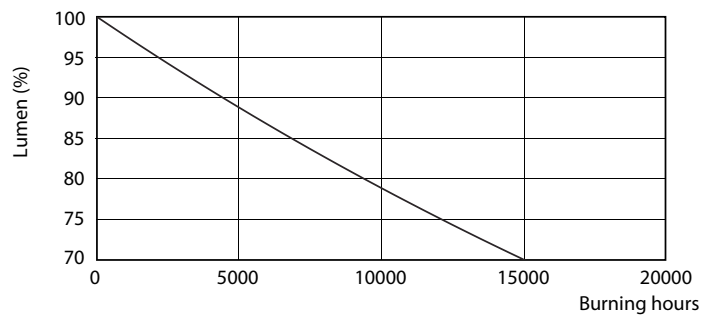

Standard LED bulbs

Lifetime

LEDbulb 40W E27 830 FR A60