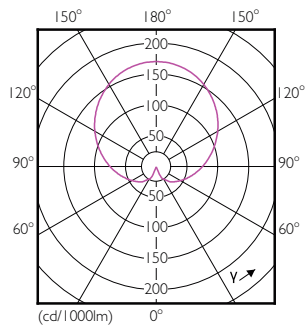

Product data

General Information	
Cap-Base	E27 [E27]
RoHS mark	RoHS mark
Nominal Lifetime (Nom)	15000 h
Switching Cycle	50000X
Technical Type	5-50W

Light Technical	
Color Code	865 [CCT of 6500K]
Beam Angle (Nom)	150 °
Luminous Flux (Nom)	470 lm
Luminous Flux (Rated) (Nom)	470 lm
Color Designation	Cool Daylight
Correlated Color Temperature (Nom)	6500 K
Luminous Efficacy (rated) (Nom)	94.00 lm/W
Color Consistency	<6
Color Rendering Index (Nom)	80
LLMF At End Of Nominal Lifetime (Nom)	70 %

Dimensional drawing

A60 220-240V 5W-40W 470lm 6500K E27 ND

Product	D	C
Standard LEDBulb 5-50W E27 865 220-240V 1BL/4	60 mm	110 mm

Photometric data

CorePro LEDbulb 40W E27 865 FR A60

CorePro LEDbulb 40W E27 865 FR A60