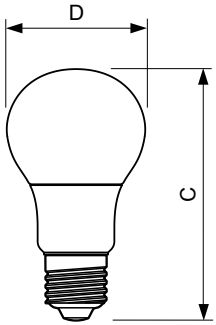

Product data

General Information	
Cap-Base	E27 [E27]
RoHS mark	RoHS mark
Nominal Lifetime (Nom)	15000 h
Switching Cycle	50000X
Technical Type	5-50W

Light Technical	
Color Code	865 [CCT of 6500K]
Beam Angle (Nom)	150 °
Luminous Flux (Nom)	470 lm
Luminous Flux (Rated) (Nom)	470 lm
Color Designation	Cool Daylight
Correlated Color Temperature (Nom)	6500 K
Luminous Efficacy (rated) (Nom)	94.00 lm/W
Color Consistency	<6
Color Rendering Index (Nom)	80
LLMF At End Of Nominal Lifetime (Nom)	70 %

Dimensional drawing

A60 220-240V 5W-40W 470lm 6500K E27 ND

Product	D	C
Standard LEDBulb 5-50W E27 865 220-240V 1BL/4	60 mm	110 mm

Photometric data

CorePro LEDbulb 40W E27 865 FR A60

CorePro LEDbulb 40W E27 865 FR A60