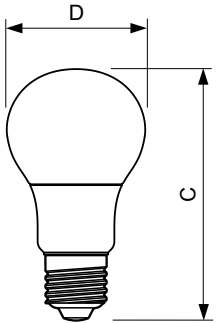

Product data

General Information		Power (Rated) (Nom)	
Cap-Base	E27 [E27]		8 W
RoHS mark	RoHS mark	Lamp Current (Nom)	70 mA
Nominal Lifetime (Nom)	15000 h	Wattage Equivalent	70 W
Switching Cycle	50000X	Starting Time (Nom)	0.5 s
Technical Type	8-70W	Warm Up Time to 60% Light (Nom)	0.5 s
		Power Factor (Nom)	0.5
		Voltage (Nom)	220-240 V
Light Technical		Temperature	
Color Code	830 [CCT of 3000K]	T-Case Maximum (Nom)	85 °C
Beam Angle (Nom)	150 °		
Luminous Flux (Nom)	806 lm	Controls and Dimming	
Luminous Flux (Rated) (Nom)	806 lm	Dimmable	No
Color Designation	White (WH)	Mechanical and Housing	
Correlated Color Temperature (Nom)	3000 K	Bulb Finish	Frosted
Luminous Efficacy (rated) (Nom)	100.00 lm/W	Approval and Application	
Color Consistency	<6	Energy Efficiency Label (EEL)	A+
Color Rendering Index (Nom)	80		
LLMF At End Of Nominal Lifetime (Nom)	70 %		
Operating and Electrical			
Input Frequency	50 to 60 Hz		

Dimensional drawing

A60 220-240V 8W-60W 806lm 3000K E27 ND

Product	D	C
Standard LEDBulb LEDBulb 8-70W E27 830 220-240V 1PF/12	60 mm	110 mm

Photometric data

CorePro LEDbulb 60W E27 830 FR A60

CorePro LEDbulb 40W E27 830 FR A60