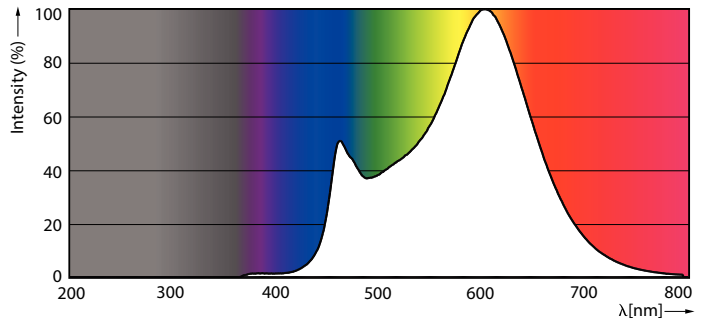

CorePro LEDbulb 40W E27 830 FR A60