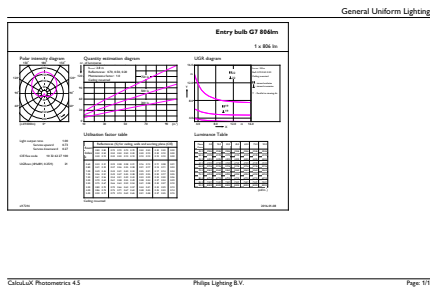

Photometric data

CorePro LEDbulb 60W E27 830 FR A60