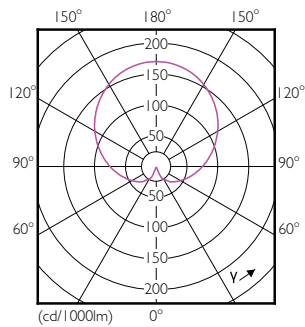

Product data

General Information		Power (Rated) (Nom)	
Cap-Base	E27 [E27]		8 W
RoHS mark	RoHS mark	Lamp Current (Nom)	70 mA
Nominal Lifetime (Nom)	15000 h	Wattage Equivalent	70 W
Switching Cycle	50000X	Starting Time (Nom)	0.5 s
Technical Type	8-70W	Warm Up Time to 60% Light (Nom)	0.5 s
		Power Factor (Nom)	0.5
		Voltage (Nom)	220-240 V
Light Technical		Temperature	
Color Code	830 [CCT of 3000K]	T-Case Maximum (Nom)	85 °C
Beam Angle (Nom)	150 °		
Luminous Flux (Nom)	806 lm	Controls and Dimming	
Luminous Flux (Rated) (Nom)	806 lm	Dimmable	No
Color Designation	White (WH)	Mechanical and Housing	
Correlated Color Temperature (Nom)	3000 K	Bulb Finish	Frosted
Luminous Efficacy (rated) (Nom)	100.00 lm/W	Approval and Application	
Color Consistency	<6	Energy Efficiency Label (EEL)	A+
Color Rendering Index (Nom)	80		
LLMF At End Of Nominal Lifetime (Nom)	70 %		
Operating and Electrical			
Input Frequency	50 to 60 Hz		

Dimensional drawing

A60 220-240V 8W-60W 806lm 3000K E27 ND

Product	D	C
Standard LEDBulb LEDBulb 8-70W E27 830 220-240V 1PF/12	60 mm	110 mm

Photometric data

CorePro LEDbulb 60W E27 830 FR A60

CorePro LEDbulb 40W E27 830 FR A60