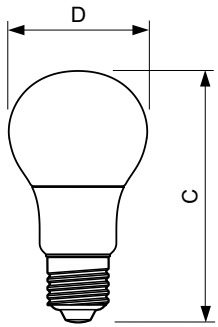

### Product data

General Information		Lamp Current (Nom)	
Cap-Base	E27 [E27]		70 mA
Nominal lifetime	15,000 hour(s)	Starting Time (Nom)	0.5 s
Switching Cycle	50,000	Warm-up time to 60% light	0.5 s
Lighting Technology	LED	Power Factor (Fraction)	0.5
EU RoHS compliant	Yes	Voltage (Nom)	220-240 V
Light Technical		Temperature	
Color Code	830 [CCT of 3000K]	T-Case Maximum (Nom)	85 °C
Beam Angle (Nom)	150 degree(s)	Controls and Dimming	
Luminous Flux	806 lm	Dimmable	No
Color Designation	White (WH)	Mechanical and Housing	
Correlated Color Temperature (Nom)	3000 K	Bulb Finish	Frosted
Luminous Efficacy (rated) (Nom)	100.00 lm/W	Bulb Shape	A60 [A 60mm]
Color Consistency	<6	Product Data	
Color rendering index (CRI)	80	Order product name	LEDBulb 8-70W E27 830 220-240V 1BL/4 WS
LLMF At End Of Nominal Lifetime (Nom)	70 %	Full product name	LEDBulb 8-70W E27 830 220-240V 1BL/4 WS
Operating and Electrical		Full product code	871869670137901
Line Frequency	50 to 60 Hz	Order code	929001304791
Input Frequency	50 to 60 Hz	Material Nr. (12NC)	929001304791
Power Consumption	8 W		

## Dimensional drawing

Product	D	C
LEDBulb 8-70W E27 830 220-240V 1BL/4 WS	60 mm	110 mm