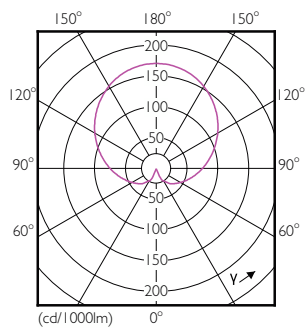

Light Distribution Diagram - LEDBulb 8-70W E27 830 220-240V 1BL/4 WS