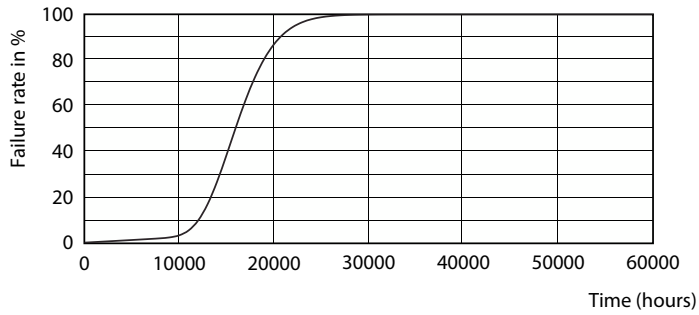

Standard LED bulbs

Lifetime

Life Expectancy Diagram - LEDBulb 8-70W E27 830 220-240V 1BL/4 WS

Lumen Maintenance Diagram - LEDBulb 8-70W E27 830 220-240V 1BL/4 WS