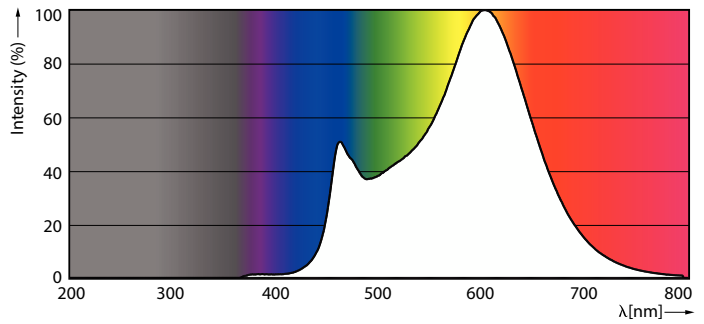

Photometric data

Spectral Power Distribution Colour - LEDBulb 8-70W E27 830 220-240V 1BL/4 WS