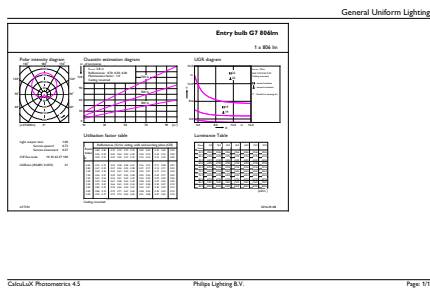

Photometric data

General uniform lighting - LEDBulb 8-70W E27 830 220-240V 1BL/4 WS