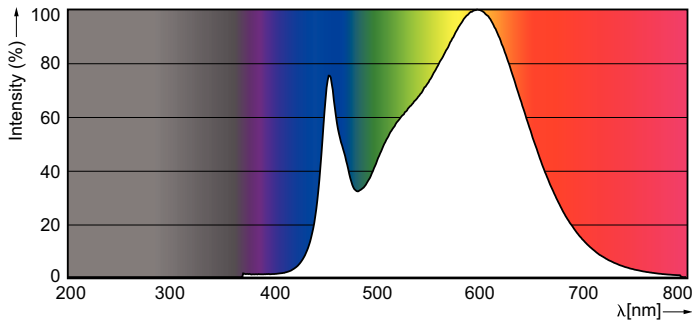

Photometric data

LEDtube 1200mm 20-32W G13 T8 835 2000lm