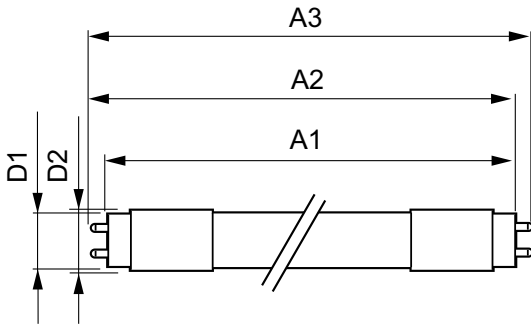

Product data

| General Information | | Starting Time (Nom) | |
|---------------------------------------|----------------------------------|---------------------------------|-----------|
| Cap-Base | G13 [Medium Bi-Pin Fluorescent] | | 0.5 s |
| Main Application | Industrial | Warm Up Time to 60% Light (Nom) | 0.5 s |
| Nominal Lifetime (Nom) | 36000 h | Power Factor (Nom) | 0.5 |
| Switching Cycle | 50000X | Voltage (Nom) | 120-277 V |
| B50L70 | 36000 h | Temperature | |
| Light Technical | | T-Ambient (Max) | 45 °C |
| Color Code | 835 [CCT of 3500K] | T-Ambient (Min) | -20 °C |
| Initial lumen (Nom) | 2000 lm | T-Storage (Max) | 65 °C |
| Luminous Flux (Rated) (Nom) | 2000 lm | T-Storage (Min) | -40 °C |
| Correlated Color Temperature (Nom) | 3500 K | T-Case Maximum (Nom) | 65 °C |
| Color Consistency | <6 | Controls and Dimming | |
| Color Rendering Index (Nom) | 82 | Dimmable | No |
| LLMF At End Of Nominal Lifetime (Nom) | 70 % | Mechanical and Housing | |
| Operating and Electrical | | Product Length | 1200 mm |
| Input Frequency | 60 Hz | Approval and Application | |
| Power (Rated) (Nom) | 20 W | Energy Efficiency Label (EEL) | A+ |
| Lamp Current (Max) | 220 mA | Energy Saving Product | Yes |
| Lamp Current (Min) | 90 mA | | |

CorePro LEDtube InstantFit T8

| | |
|------------------------------|--------------------------------|
| Suitable For Accent Lighting | No |
| Approbation Marks | UL certificate RoHS compliance |
| Product Data | |
| Order product name | 20T12 EM LED/48-3500 IF G 10/1 |
| EAN/UPC - Product | 046677472757 |
| Order code | 469064 |

Dimensional drawing

TLED 120-277V 20-32W 2000lm 3500K G13

| Product | D1 | D2 | A1 | A2 | A3 |
|--------------------------------|----------|-------|---------|---------|---------|
| 20T12 EM LED/48-3500 IF G 10/1 | 25.68 mm | 28 mm | 1198 mm | 1205 mm | 1212 mm |