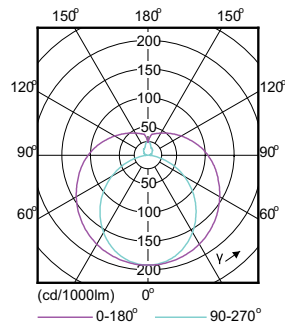

Photometric data

LEDtube 1200mm 20-32W G13 T8 835 2000lm