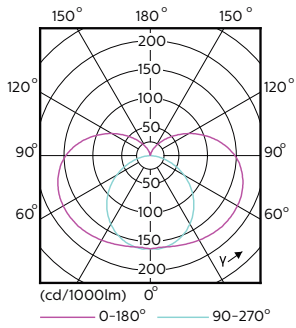

TrueForce LED för allmänna vägar/utrymmen – SOX

Fotometriska data

Light Distribution Diagram - TForce LED SOX D 40-31W B22d 740 FR