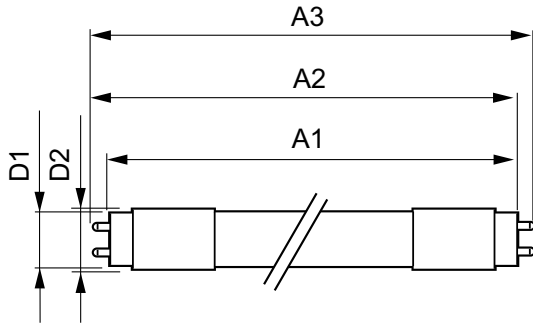

MasterClass LEDtube InstantFit T8

Approval Marks	UL certificate RoHS compliance DLC compliance
Product Data	
Order product name	7T8 LED/24-3500 IF 10/1
EAN/UPC - Product	046677472283
Order code	929001310904

Numerator - Quantity Per Pack	1
Numerator - Packs per outer box	10
Material Nr. (12NC)	929001310904
Net Weight (Piece)	0.090 kg

Dimensional drawing

TLED 2ft 600mm 6W-17W 950lm 3500K G13 ND

Product	D1	D2	A1	A2	A3
7T8 LED/24-3500 IF 10/1	25.7 mm	26.3 mm	588.6 mm	595.7 mm	602.8 mm

Photometric data