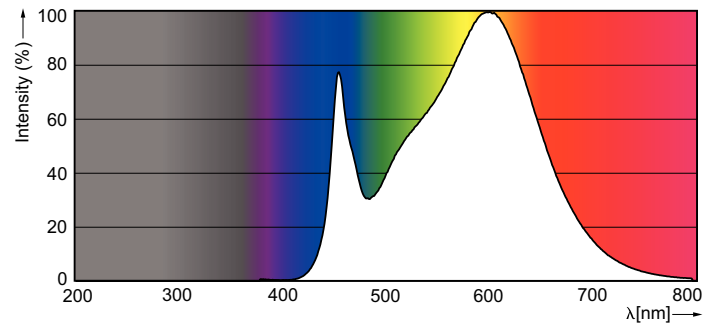

LEDtube 600mm 7W G13 835 1050lm

LED InstantFit PL-C/T 100mm 8.5 W /835