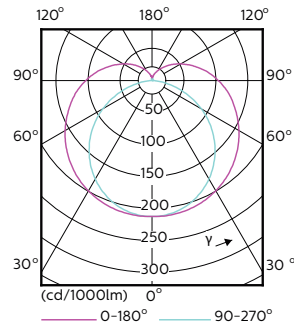

LED InstantFit PL-C/T 100mm 8.5 W /835