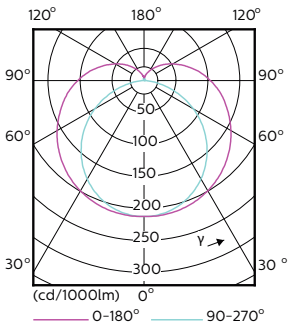

MasterClass LEDtube InstantFit T8

Approbation Marks	UL certificate RoHS compliance DLC compliance
Product Data	
Order product name	7T8 LED/24-4000 IF 10/1
EAN/UPC - Product	046677472290
Order code	469296

Numerator - Quantity Per Pack	1
Numerator - Packs per outer box	10
Material Nr. (12NC)	929001311004
Net Weight (Piece)	0.090 kg
Model Number	9290013110

Dimensional drawing

Product	D1	D2	A1	A2	A3
7T8 LED/24-4000 IF 10/1	25.7 mm	26.3 mm	588.6 mm	595.7 mm	602.8 mm

Photometric data