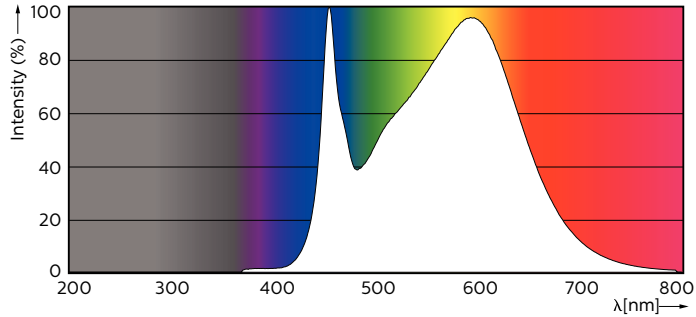

LEDtube 600mm 7W G13 840 1150lm

LEDtube 600mm 7W G13 840 1150lm