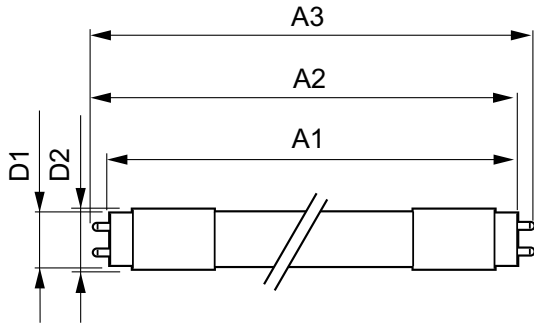

Numerator - Quantity Per Pack	1
Numerator - Packs per outer box	10
Material Nr. (12NC)	929001311004
Net Weight (Piece)	0.090 kg
Model Number	9290013110

Dimensional drawing

TLED 2ft 600mm 6-17W 1050lm 4000K G13 ND