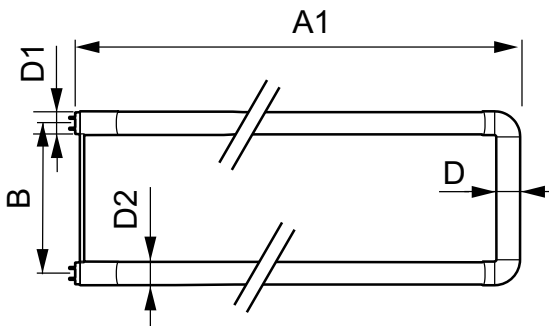

Controls and Dimming	
Dimmable	No

Mechanical and Housing	
Product Length	24 in

T8

Bulb Shape	Tube, double-ended
Approval and Application	
Energy Efficiency Label (EEL)	Not applicable
Energy Saving Product	Yes
Approval Marks	UL certificate RoHS compliance DLC compliance
Energy Consumption kWh/1000 h	- kWh
Energy Certifications	DLC Standard

Product Data

Order product name	13T8 LED/24-3500 IF-6U 10/1
--------------------	-----------------------------

Dimensional drawing

Product	D1	D2	B	A1	D
13T8 LED/24-3500 IF-6U 10/1	25.7 mm	28 mm	152 mm	570 mm	27.8 mm