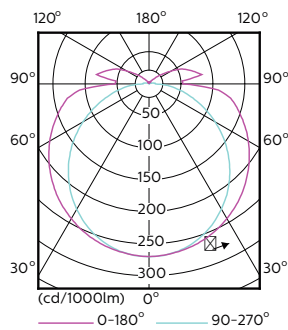

LEDtube 500mm 13W G13 835 2000lm

LEDtube 600mm 13W G13