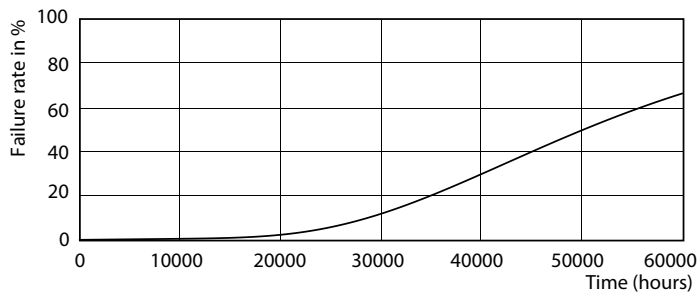

Lifetime

LEDtube 600mm 7W G13