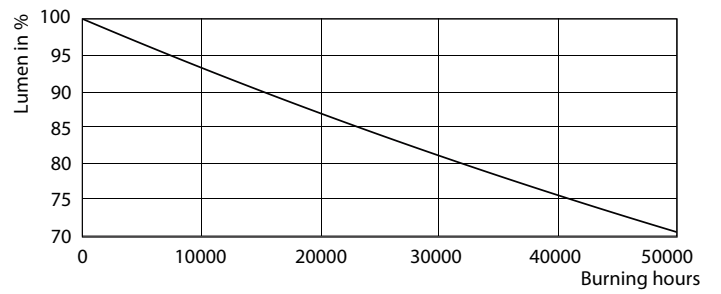

LEDtube 600mm 7W G13