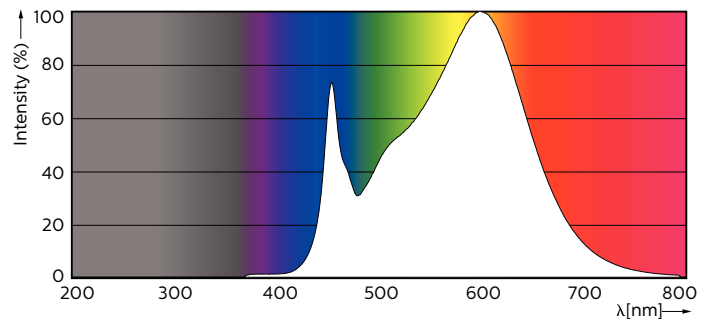

LEDtube 500mm 13W G13 835 2000lm

LEDtube 500mm 13W G13 835 2000lm