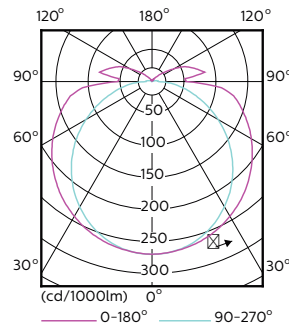

LEDtube 500mm 13W G13 835 2000lm