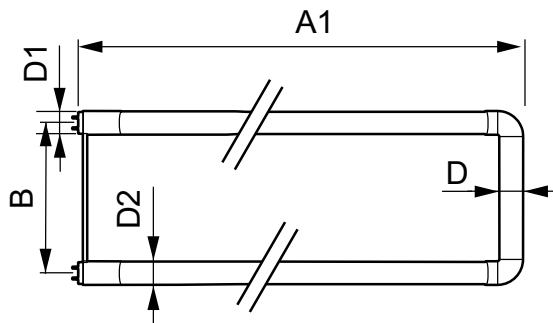

MasterClass LEDtube InstantFit T8

Approval Marks	UL certificate RoHS compliance DLC compliance
DesignLights Consortium Qualified Product List	DesignLights Consortium Qualified Product List

Product Data

Order product name	13T8 LED/24-3500 IF-6U 10/1
EAN/UPC - Product	046677472368

Order code	929001311904
Numerator - Quantity Per Pack	1
Numerator - Packs per outer box	10
Material Nr. (12NC)	929001311904
Net Weight (Piece)	0.270 kg

Dimensional drawing

TLED Ubent Ubent 13-32W 2000lm 3500K ND

Product	D1	D2	B	A1	D
13T8 LED/24-3500 IF-6U 10/1	25.7 mm	28 mm	152 mm	570 mm	27.8 mm

Photometric data