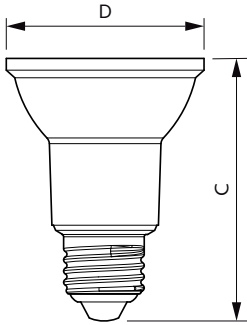

### Product data

General Information	
Cap base	E27 [ E27]
Nominal lifetime (nom.)	25000 h
Technical type	6-50W
Light Technical	
Colour code	827 [ CCT of 2,700 K]
Beam Angle (Nom)	25°
Luminous flux (nom.)	520 lm
Luminous flux (rated) (nom.)	520 lm
Luminous intensity (nom.)	1500 cd
Colour designation	Warm White (WW)
Rated beam angle	25°
Correlated colour temperature (nom.)	2700 K
Luminous efficacy (rated) (nom.)	86.67 lm/W
Colour consistency	<6
Color rendering index (nom.)	80

## Product Data

Full product code	871869671408900
Order product name	MAS LEDspot D 6-50W E27 827 PAR20 25D
EAN/UPC – product	8718696714089

Order code	71408900
Numerator – quantity per pack	1
Numerator – packs per outer box	6
Material no. (12NC)	929001317408
Net weight (piece)	0.135 kg

## Dimensional drawing

PAR20 220-240V 6W-50W 25D 2700K E26 D

Product	D	C
MAS LEDspot D 6-50W E27 827 PAR20 25D	64 mm	85 mm