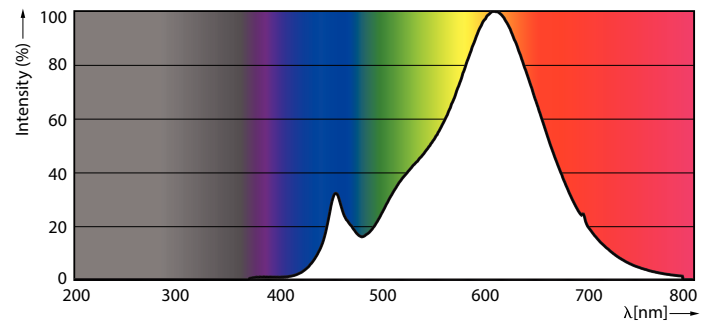

MASTER LEDspot PAR 50W E27 827 25D