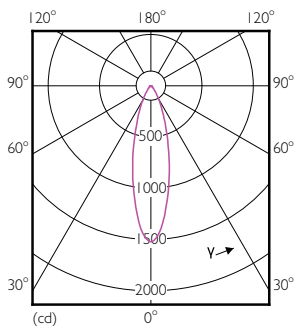

### Product data

General Information	
Cap base	E27 [ E27]
Nominal lifetime (nom.)	25000 h
Technical type	6-50W
Light Technical	
Colour code	827 [ CCT of 2,700 K]
Beam Angle (Nom)	25°
Luminous flux (nom.)	520 lm
Luminous flux (rated) (nom.)	520 lm
Luminous intensity (nom.)	1500 cd
Colour designation	Warm White (WW)
Rated beam angle	25°
Correlated colour temperature (nom.)	2700 K
Luminous efficacy (rated) (nom.)	86.67 lm/W
Colour consistency	<6
Color rendering index (nom.)	80

## Dimensional drawing

PAR20 220-240V 6W-50W 25D 2700K E26 D

Product	D	C
MAS LEDspot D 6-50W E27 827 PAR20 25D	64 mm	85 mm

## Photometric data

MASTER LEDspot PAR 50W E27 827 25D

MASTER LEDspot PAR 50W E27 827 25D

MASTER LEDspot PAR 50W E27 827 25D