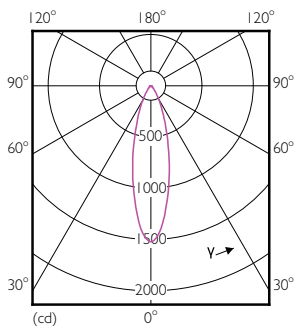

Product data

General Information	
Cap base	E27 [E27]
Nominal lifetime (nom.)	25000 h
Technical type	6-50W
Light Technical	
Colour Code	827 [CCT of 2,700 K]
Technical Beam Angle (Nom)	25°
Lamp Luminous Flux 25°C EL (Nom)	520 lm
Lamp Luminous Flux (Nom)	520 lm
Luminous intensity (nom.)	1500 cd
Colour Designation	Warm white (WW)
Rated beam angle	25°
Colour Temperature, horizontal (Nom)	2700 K
Lamp Luminous Efficacy EM (Nom)	86.67 lm/W
Colour consistency	<6
Colour Rendering Index,horiz (Nom)	80

Order code	929001317408
Numerator – quantity per pack	1
Numerator – packs per outer box	6
Material no. (12NC)	929001317408
Net weight (piece)	0.135 kg

Dimensional drawing

PAR20 220-240V 6W-50W 25D 2700K E26 D

Product	D	C
MAS LEDspot D 6-50W E27 827 PAR20 25D	64 mm	85 mm

Photometric data

MASTER LEDspot PAR 50W E27 827 25D

MASTER LEDspot PAR 50W E27 827 25D

MASTER LEDspot PAR 50W E27 827 25D

MASTER LEDspot PAR

Lifetime