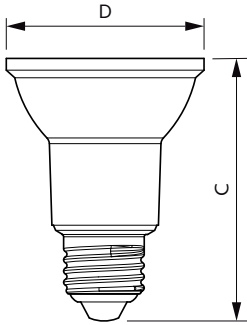

Product data

General Information	
Cap base	E27 [E27]
Nominal lifetime (nom.)	25000 h
Technical type	6-50W
Light Technical	
Colour Code	827 [CCT of 2,700 K]
Technical Beam Angle (Nom)	25°
Lamp Luminous Flux 25°C EL (Nom)	520 lm
Lamp Luminous Flux (Nom)	520 lm
Luminous intensity (nom.)	1500 cd
Colour Designation	Warm white (WW)
Rated beam angle	25°
Colour Temperature, horizontal (Nom)	2700 K
Lamp Luminous Efficacy EM (Nom)	86.67 lm/W
Colour consistency	<6
Colour Rendering Index,horiz (Nom)	80

MASTER LEDspot PAR

Suitable for accent lighting	Yes
Energy Consumption kWh/1000 h	6 kWh

Product Data

Full product code	871869671408900
Order product name	MAS LEDspot D 6-50W E27 827 PAR20 25D
EAN/UPC – product	8718696714089

Order code	929001317408
Numerator – quantity per pack	1
Numerator – packs per outer box	6
Material no. (12NC)	929001317408
Net weight (piece)	0.135 kg

Dimensional drawing

PAR20 220-240V 6W-50W 25D 2700K E26 D

Product	D	C
MAS LEDspot D 6-50W E27 827 PAR20 25D	64 mm	85 mm

Photometric data

MASTER LEDspot PAR 50W E27 827 25D

MASTER LEDspot PAR 50W E27 827 25D

MASTER LEDspot PAR 50W E27 827 25D

MASTER LEDspot PAR

Lifetime