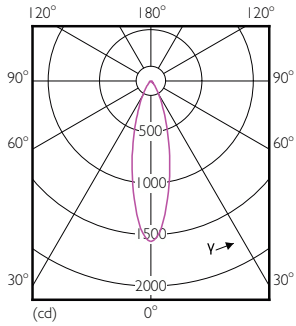

MASTER LEDspot PAR

Datos fotométricos

Light Distribution Diagram - MAS LEDspot CLA D 6-50W 830 PAR20 25D