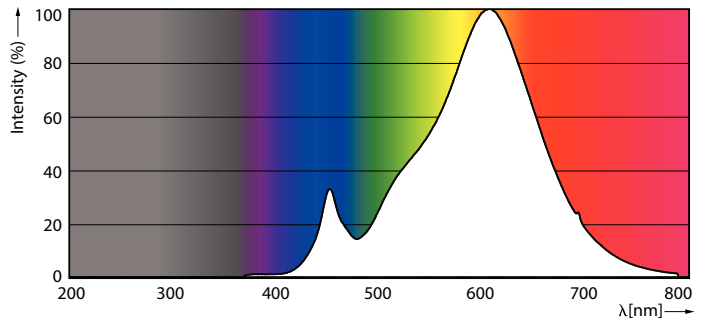

Product data

General Information	
Cap base	E27 [E27]
Nominal lifetime (nom.)	25000 h
Technical type	6-50W
Light Technical	
Colour code	830 [CCT of 3,000 K]
Beam Angle (Nom)	40 °
Luminous flux (nom.)	515 lm
Luminous flux (rated) (nom.)	515 lm
Luminous intensity (nom.)	800 cd
Colour designation	White (WH)
Rated beam angle	40 °
Correlated colour temperature (nom.)	3000 K
Luminous efficacy (rated) (nom.)	89.17 lm/W
Colour consistency	<6
Color rendering index (nom.)	80

LLMF at end of nominal lifetime (nom.)	70 %
Luminous Flux in 90° Cone (Rated)	515 lm
Operating and Electrical	
Input frequency	50 Hz
Power (Rated) (Nom)	6 W
Lamp current (nom.)	32 mA
Wattage equivalent	50 W
Starting time (nom.)	0.5 s
Warm-up time to 60% light (nom.)	0.5 s
Power factor (nom.)	0.85
Voltage (Nom)	220-240 V
Controls and Dimming	
Dimmable	Yes

Product	D	C
MAS LEDspot CLA D 6-50W 830 PAR20 40D	64 mm	85 mm

Photometric data

MASTER LEDspot PAR 50W E27 830 40D

MASTER LEDspot PAR 50W E27 830 25D

MASTER LEDspot PAR 50W E27 830 40D

MASTER LEDspot PAR

Lifetime