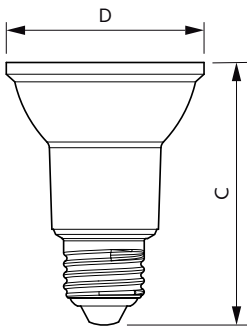

Product data

General Information	
Cap base	E27 [E27]
Nominal lifetime (nom.)	25000 h
Technical type	6-50W
Light Technical	
Colour code	830 [CCT of 3,000 K]
Beam Angle (Nom)	40 °
Luminous flux (nom.)	515 lm
Luminous flux (rated) (nom.)	515 lm
Luminous intensity (nom.)	800 cd
Colour designation	White (WH)
Rated beam angle	40 °
Correlated colour temperature (nom.)	3000 K
Luminous efficacy (rated) (nom.)	89.17 lm/W
Colour consistency	<6
Color rendering index (nom.)	80

EAN/UPC – product	8718696713723
Order code	71372300
Numerator – quantity per pack	1
Numerator – packs per outer box	6
Material no. (12NC)	929001317802
Net weight (piece)	0.120 kg

Dimensional drawing

PAR20 220-240V 6W-50W 40D 3000K E26 D

Product	D	C
MAS LEDspot CLA D 6-50W 830 PAR20 40D	64 mm	85 mm

Photometric data

MASTER LEDspot PAR 50W E27 830 40D

MASTER LEDspot PAR 50W E27 830 25D

MASTER LEDspot PAR 50W E27 830 40D

MASTER LEDspot PAR

Lifetime