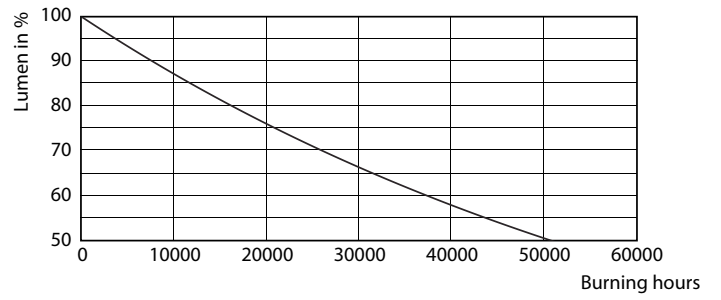

Product data

General Information	
Cap base	E27 [E27]
Nominal lifetime (nom.)	25000 h
Technical type	6-50W
Light Technical	
Colour code	830 [CCT of 3,000 K]
Beam Angle (Nom)	40 °
Luminous flux (nom.)	515 lm
Luminous flux (rated) (nom.)	515 lm
Luminous intensity (nom.)	800 cd
Colour designation	White (WH)
Rated beam angle	40 °
Correlated colour temperature (nom.)	3000 K
Luminous efficacy (rated) (nom.)	89.17 lm/W
Colour consistency	<6
Color rendering index (nom.)	80

LLMF at end of nominal lifetime (nom.)	70 %
Luminous Flux in 90° Cone (Rated)	515 lm
Operating and Electrical	
Input frequency	50 Hz
Power (Rated) (Nom)	6 W
Lamp current (nom.)	32 mA
Wattage equivalent	50 W
Starting time (nom.)	0.5 s
Warm-up time to 60% light (nom.)	0.5 s
Power factor (nom.)	0.85
Voltage (Nom)	220-240 V
Controls and Dimming	
Dimmable	Yes

Product	D	C
MAS LEDspot CLA D 6-50W 830 PAR20 40D	64 mm	85 mm

Photometric data

MASTER LEDspot PAR 50W E27 830 40D

MASTER LEDspot PAR 50W E27 830 25D

MASTER LEDspot PAR 50W E27 830 40D

MASTER LEDspot PAR

Lifetime