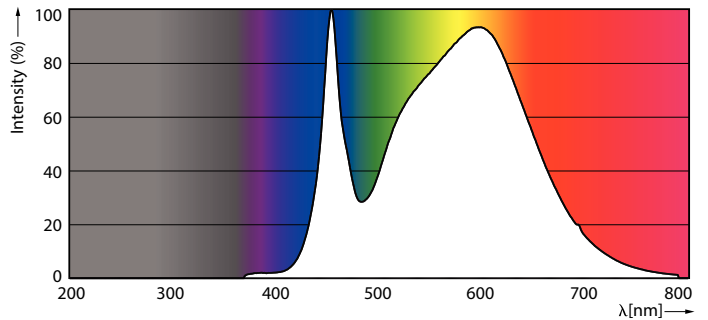

MASTER LEDspot PAR 50W E27 840 25D