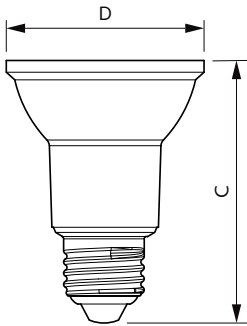

### Product data

General Information	
Cap base	E27 [ E27]
Nominal lifetime (nom.)	25000 h
Technical type	6-50W
Light Technical	
Colour code	840 [ CCT of 4,000 K]
Beam Angle (Nom)	40 °
Luminous flux (nom.)	540 lm
Luminous flux (rated) (nom.)	540 lm
Luminous intensity (nom.)	800 cd
Colour designation	Cool White (CW)
Rated beam angle	40 °
Correlated colour temperature (nom.)	4000 K
Luminous efficacy (rated) (nom.)	92.50 lm/W
Colour consistency	<6
Color rendering index (nom.)	80

## Dimensional drawing

PAR20 220-240V 6W-50W 40D 4000K E26 D

Product	D	C
MAS LEDspot CLA D 6-50W 840 PAR20 40D	64 mm	85 mm