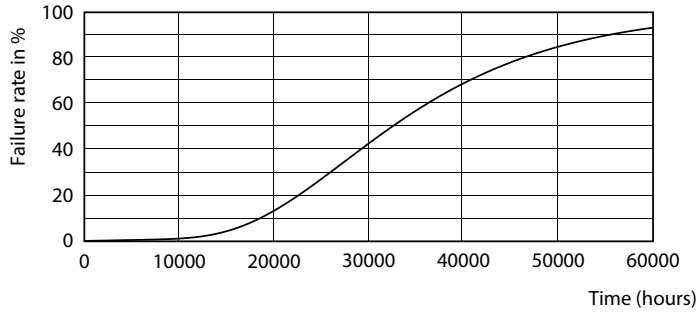

LED PAR38

Lifetime

Life Expectancy Diagram - 12PAR38/AMB/835/F25/GL/DIM/FB/1PK 6/1

Lumen Maintenance Diagram - 12PAR38/AMB/835/F25/GL/DIM/FB/1PK 6/1