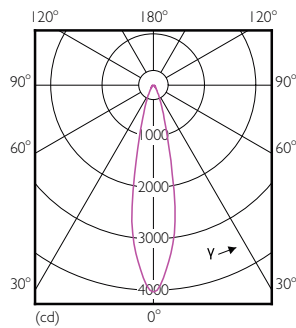

Light Distribution Diagram - 12PAR38/AMB/835/F25/GL/DIM/FB/1PK 6/1