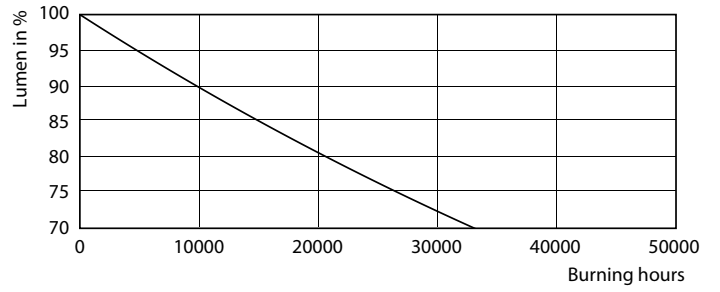

LED PAR38

Lifetime

Life Expectancy Diagram - 12PAR38/AMB/835/F25/GL/DIM/FB/1PK 6/1

Lumen Maintenance Diagram - 12PAR38/AMB/835/F25/GL/DIM/FB/1PK 6/1