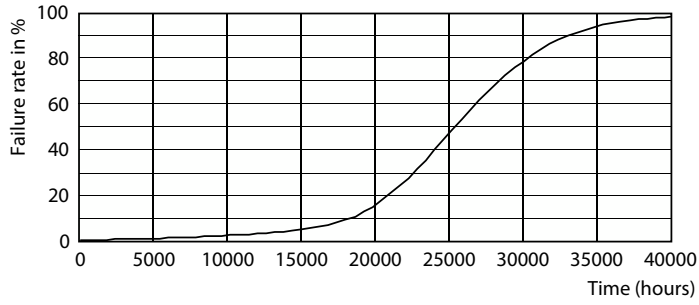

LED PAR38

Lifetime

Life Expectancy Diagram - 12PAR38/LED/830/F40/DIM/ULW/120V 6/1FB

Lumen Maintenance Diagram - 12PAR38/LED/830/F40/DIM/ULW/120V 6/1FB