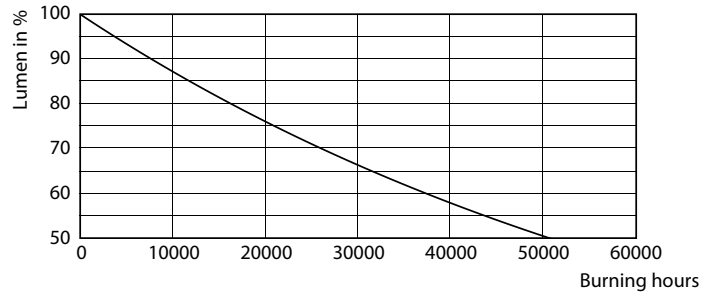

LED PAR38

Lifetime

Life Expectancy Diagram - 12PAR38/LED/830/F40/DIM/ULW/120V 6/1FB

Lumen Maintenance Diagram - 12PAR38/LED/830/F40/DIM/ULW/120V 6/1FB