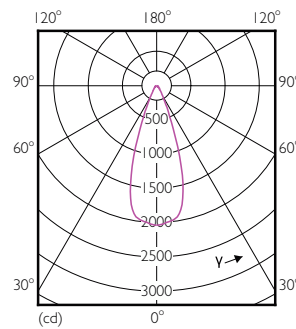

Accent Lighting Spots - 12PAR38/LED/830/F40/DIM/ULW/120V 6/1FB

Light Distribution Diagram - 12PAR38/LED/830/F40/DIM/ULW/120V 6/1FB