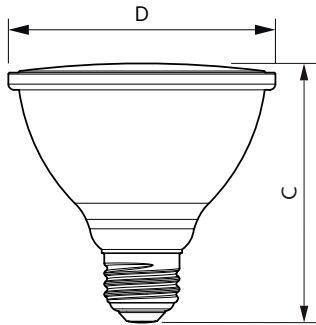

LED PAR38

Numerator - Quantity Per Pack	1
EAN/UPC - Product/Case	046677529697
Numerator - Packs per outer box	6

EAN/UPC - Case	50046677529692

Dimensional drawing

Product	D	C
12PAR38/LED/850/F40/DIM/ULW/120V 6/1FB	122 mm	134 mm