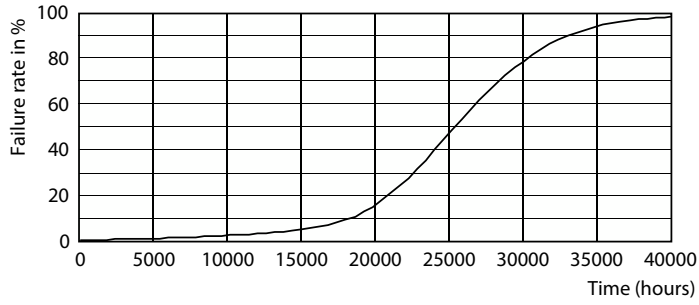

LED PAR38

Lifetime

Life Expectancy Diagram - 12PAR38/LED/850/F40/DIM/ULW/120V 6/1FB

Lumen Maintenance Diagram - 12PAR38/LED/850/F40/DIM/ULW/120V 6/1FB