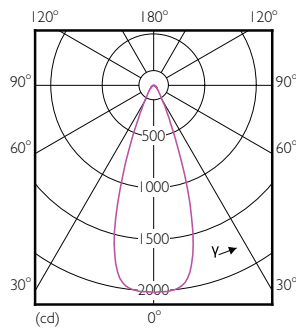

Light Distribution Diagram - 12PAR38/LED/850/F40/DIM/ULW/120V 6/1FB