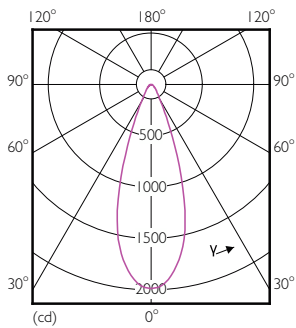

Données photométriques

Light Distribution Diagram - 10PAR30S/LED/830/F40/DIM/ULW/120V 6/1FB

Accent Lighting Spots - 10PAR30S/LED/830/F40/DIM/ULW/120V 6/1FB