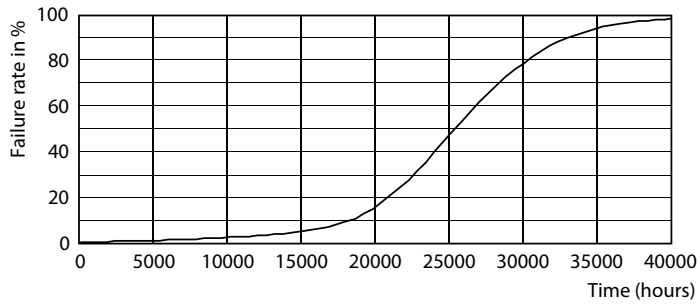

PAR30 S/L à DEL

Durée de vie

Life Expectancy Diagram - 10PAR30S/LED/830/F40/DIM/ULW/120V 6/1FB

Lumen Maintenance Diagram - 10PAR30S/LED/830/F40/DIM/ULW/120V 6/1FB