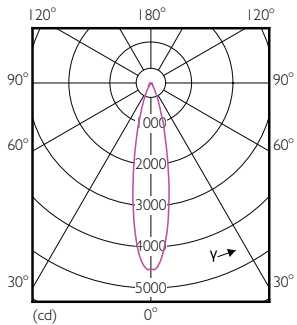

Målskitse

Product	D	C
MAS LEDspot CLA D 13-100W 827 PAR38 25D	122 mm	134 mm

Fotometriske data

Accent Lighting Spots – MAS LEDspot CLA D 13-100W 827 PAR38 25D

Spectral Power Distribution Colour – MAS LEDspot CLA D 13-100W 827 PAR38 25D

MASTER LEDspot PAR

Fotometriske data

Light Distribution Diagram - MAS LEDspot CLA D 13-100W 827 PAR38 25D

Levetid

Life Expectancy Diagram - MAS LEDspot CLA D 13-100W 827 PAR38 25D

Lumen Maintenance Diagram - MAS LEDspot CLA D 13-100W 827 PAR38 25D