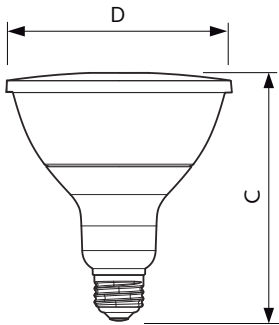

MASTER LEDspot PAR

Suitable for accent lighting	Yes
Energy Consumption kWh/1000 h	13 kWh
Product Data	
Full product code	871869671376100
Order product name	MAS LEDspot CLA D 13-100W 827 PAR38 25D
EAN/UPC – product	8718696713761

Order code	71376100
Numerator – quantity per pack	1
Numerator – packs per outer box	6
Material no. (12NC)	929001322502
Net weight (piece)	0.385 kg

Dimensional drawing

PAR38 220-240V 13-100W 2700K E27 D

Product	D	C
MAS LEDspot CLA D 13-100W 827 PAR38 25D	122 mm	134 mm

Photometric data