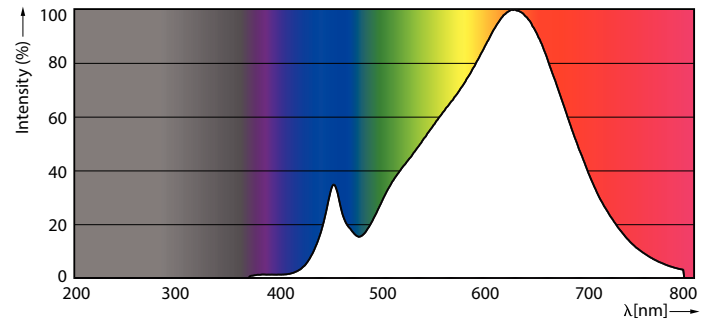

MASTER LEDspot PAR 100W E27 827 25D