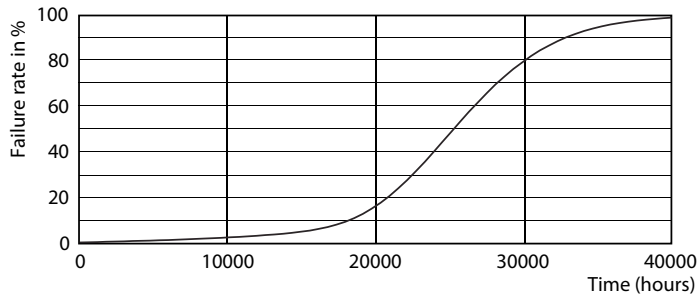

MASTER LEDspot PAR

Lifetime

MASTER LEDspot PAR 50W E27 827 25D

MASTER LEDspot PAR 50W E27 827 25D