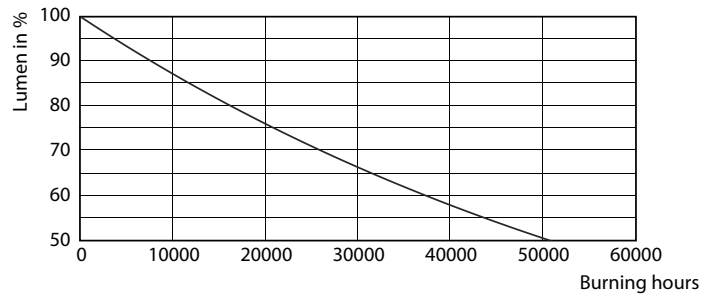

MASTER LEDspot PAR

Lifetime

MASTER LEDspot PAR 50W E27 827 25D

MASTER LEDspot PAR 50W E27 827 25D