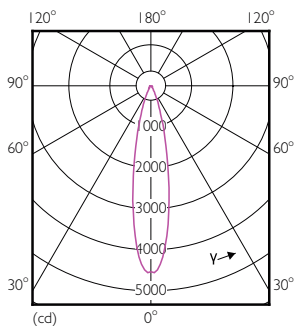

### Product data

General Information	
Cap base	E27 [ E27]
Nominal lifetime (nom.)	25000 h
Technical type	13-100W
Light Technical	
Colour code	827 [ CCT of 2,700 K]
Beam Angle (Nom)	25 °
Luminous flux (nom.)	875 lm
Luminous flux (rated) (nom.)	875 lm
Luminous intensity (nom.)	4000 cd
Colour designation	Warm white (WW)
Rated beam angle	25 °
Correlated colour temperature (nom.)	2700 K
Luminous efficacy (rated) (nom.)	76.92 lm/W
Colour consistency	<6
Color rendering index (nom.)	80

## Dimensional drawing

PAR38 220-240V 13-100W 2700K E27 D

Product	D	C
MAS LEDspot CLA D 13-100W 827 PAR38 25D	122 mm	134 mm

## Photometric data

MASTER LEDspot PAR 100W E27 827 25D

MASTER LEDspot PAR 100W E27 827 25D

MASTER LEDspot PAR 100W E27 827 25D