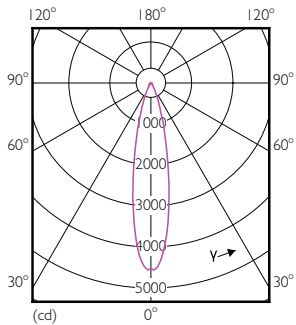

MASTER LEDspot PAR

Fotometriske data

Light Distribution Diagram - MAS LEDspot CLA D 13-100W 827 PAR38 25D