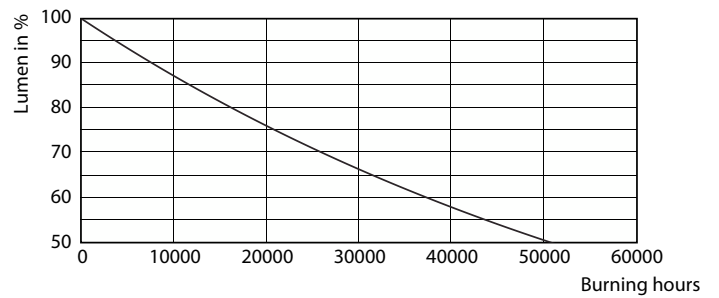

Lumen Maintenance Diagram - MAS LEDspot CLA D 13-100W 827 PAR38 25D