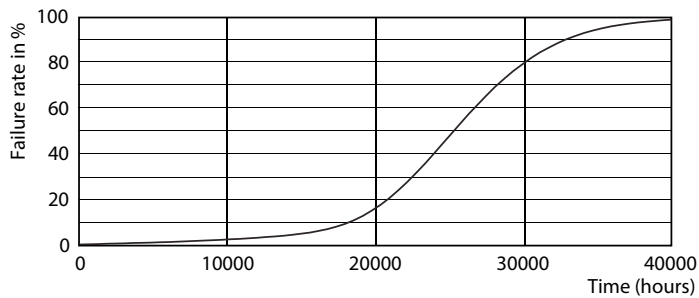

Levetid

Life Expectancy Diagram - MAS LEDspot CLA D 13-100W 827 PAR38 25D