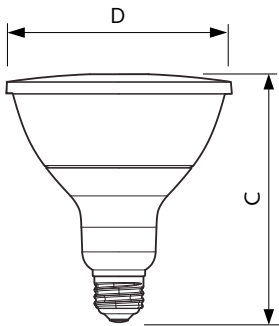

Product data

General Information	
Cap-Base	E27 [E27]
Nominal lifetime	25,000 hour(s)
Switching Cycle	25,000
Lighting Technology	LED
EU RoHS compliant	Yes
Light Technical	
Color Code	927
Beam Angle (Nom)	25 degree(s)
Luminous Flux	1,000 lm
Luminous Intensity (Nom)	4,000 cd
Color Designation	Warm White (WW)
Correlated Color Temperature (Nom)	2700 K
Luminous Efficacy (rated) (Nom)	76.92 lm/W
Color Consistency	<6
Color rendering index (CRI)	90

MASTER LEDspot PAR

Controls and Dimming

Dimmable	Yes
----------	-----

Mechanical and Housing

Bulb Shape	PAR38 [PAR 4.75 inch/121mm]
------------	-----------------------------

Approval and Application

Suitable For Accent Lighting	Yes
Energy Consumption kWh/1000 h	13 kWh

Product Data

Order product name	MAS LEDspot D 13-100W E27 927 PAR38 25D
--------------------	---

Full product name	MAS LEDspot D 13-100W E27 927 PAR38 25D
Full product code	871869671410200
Order code	929001322508
Material Nr. (12NC)	929001322508
Numerator - Quantity Per Pack	1
EAN/UPC - Product/Case	8718696714102
Numerator - Packs per outer box	6
EAN/UPC - Case	8718696714119

Dimensional drawing

Product	D	C
MAS LEDspot D 13-100W E27 927 PAR38 25D	122 mm	134 mm

Photometric data

Accent Lighting Spots - MAS LEDspot D 13-100W E27 927 PAR38 25D

Spectral Power Distribution Colour - MAS LEDspot D 13-100W E27 927 PAR38 25D