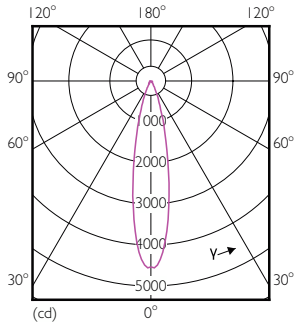

Dimensional drawing

Product	D	C
MAS LEDspot D 13-100W E27 927 PAR38 25D	122 mm	134 mm

Photometric data

Accent Lighting Spots - MAS LEDspot D 13-100W E27 927 PAR38 25D

Spectral Power Distribution Colour - MAS LEDspot D 13-100W E27 927 PAR38 25D

MASTER LEDspot PAR

Photometric data

Light Distribution Diagram - MAS LEDspot D 13-100W E27 927 PAR38 25D

Lifetime

Life Expectancy Diagram - MAS LEDspot D 13-100W E27 927 PAR38 25D

Lumen Maintenance Diagram - MAS LEDspot D 13-100W E27 927 PAR38 25D