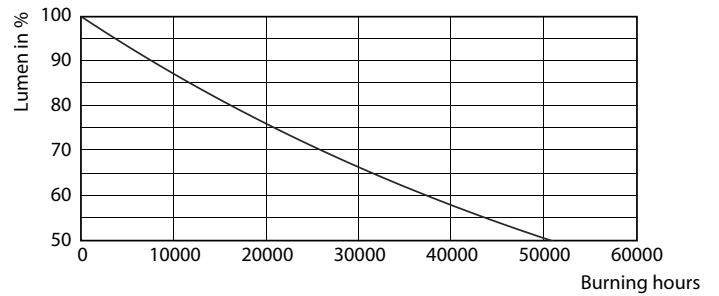

Product data

General Information	
Cap-Base	E27 [E27]
Nominal lifetime	25,000 hour(s)
Switching Cycle	25,000
Lighting Technology	LED
EU RoHS compliant	Yes
Light Technical	
Color Code	927
Beam Angle (Nom)	25 degree(s)
Luminous Flux	1,000 lm
Luminous Intensity (Nom)	4,000 cd
Color Designation	Warm White (WW)
Correlated Color Temperature (Nom)	2700 K
Luminous Efficacy (rated) (Nom)	76.92 lm/W
Color Consistency	<6
Color rendering index (CRI)	90

MASTER LEDspot PAR

Photometric data

Light Distribution Diagram - MAS LEDspot D 13-100W E27 927 PAR38 25D

Lifetime

Life Expectancy Diagram - MAS LEDspot D 13-100W E27 927 PAR38 25D

Lumen Maintenance Diagram - MAS LEDspot D 13-100W E27 927 PAR38 25D