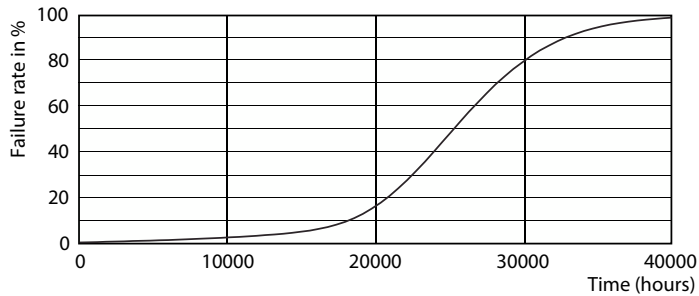

Lifetime

Life Expectancy Diagram - MAS LEDspot D 13-100W E27 927 PAR38 25D