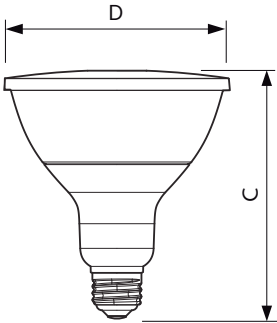

Product data

General Information	
Cap-Base	E27 [E27]
EU RoHS compliant	Yes
Nominal Lifetime (Nom)	25000 h
Switching Cycle	25000X
Technical Type	13-100W
Light Technical	
Color Code	927
Beam Angle (Nom)	25 °
Luminous Flux (Nom)	1000 lm
Luminous Intensity (Nom)	4000 cd
Color Designation	Warm White (WW)
Correlated Color Temperature (Nom)	2700 K
Luminous Efficacy (rated) (Nom)	76.92 lm/W
Color Consistency	<6
Color Rendering Index (Nom)	90
LLMF At End Of Nominal Lifetime (Nom)	70 %
Operating and Electrical	
Input Frequency	50 to 60 Hz
Power (Nom)	13 W
Lamp Current (Nom)	65 mA

Wattage Equivalent	100 W
Starting Time (Nom)	0.5 s
Warm Up Time to 60% Light (Nom)	0.5 s
Power Factor (Nom)	0.9
Voltage (Nom)	220-240 V
Temperature	
T-Case Maximum (Nom)	80 °C
Controls and Dimming	
Dimmable	Yes
Mechanical and Housing	
Bulb Shape	PAR38 [PAR 4.75 inch/121mm]
Approval and Application	
Suitable For Accent Lighting	Yes
Energy Consumption kWh/1000 h	13 kWh
Product Data	
Full product code	871869671410200
Order product name	MAS LEDspot D 13-100W E27 927 PAR38 25D
EAN/UPC - Product	8718696714102

MASTER LEDspot PAR

Order code	929001322508
Numerator - Quantity Per Pack	1
Numerator - Packs per outer box	6
Material Nr. (12NC)	929001322508

Net Weight (Piece)	0.385 kg
--------------------	----------

Dimensional drawing