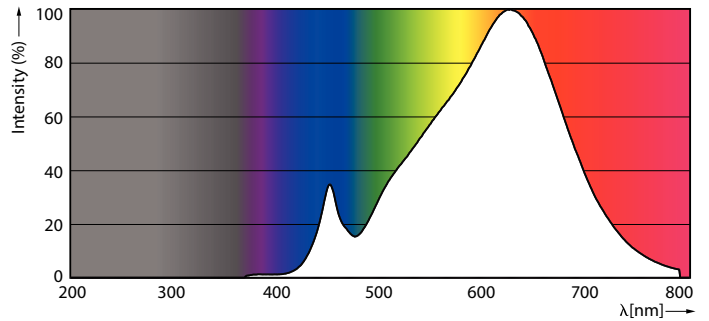

MASTER LEDspot PAR 100W E27 827 25D