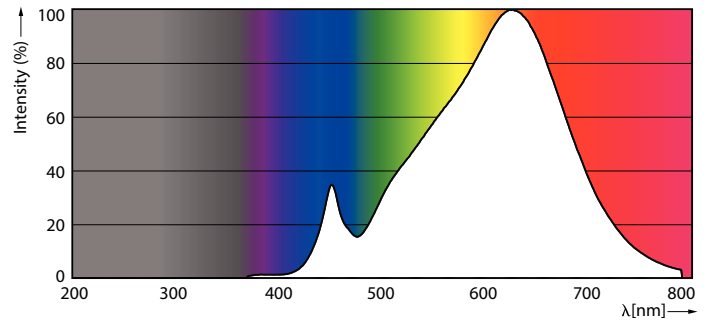

MASTER LEDspot PAR 100W E27 827 25D