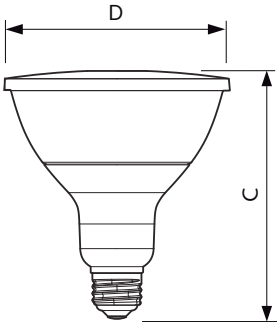

MASTER LEDspot PAR

Dimensional drawing

PAR38 220-240V 13-100W 2700K E27 D

Product	D	C
MAS LEDspot D 13-100W E27 927 PAR38 25D	122 mm	134 mm

Photometric data