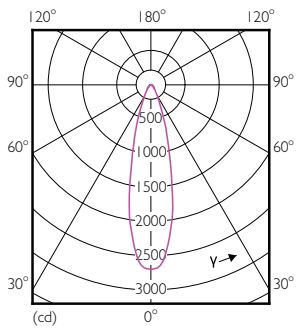

Product data

General Information	
Cap base	E27 [E27]
Nominal lifetime (nom.)	15000 h
Technical type	10-80W
Light Technical	
Colour Code	827 [CCT of 2700K]
Technical Beam Angle (Nom)	25 °
Lamp Luminous Flux 25°C EL (Nom)	900 lm
Lamp Luminous Flux (Nom)	900 lm
Luminous intensity (nom.)	1800 cd
Colour Designation	Warm white (WW)
Rated beam angle	25 °
Colour Temperature, horizontal (Nom)	2700 K
Lamp Luminous Efficacy EM (Nom)	90.00 lm/W
Colour consistency	<6
Colour Rendering Index, horiz (Nom)	80
LLMF at end of nominal lifetime (nom.)	70 %
Operating and Electrical	
Input frequency	50 to 60 Hz
Power (Rated) (Nom)	10 W
Lamp current (nom.)	44 mA

Essential LED

Dimensional drawing

PAR38 220-240V 11-60W 2700K E27 D

Product	D	C
Essential LED 10-80W PAR38 827 25D	122 mm	134 mm

Photometric data

Essential LED 10-80W PAR38 827 25D

MASTER LEDspot PAR 100W E27 827 25D