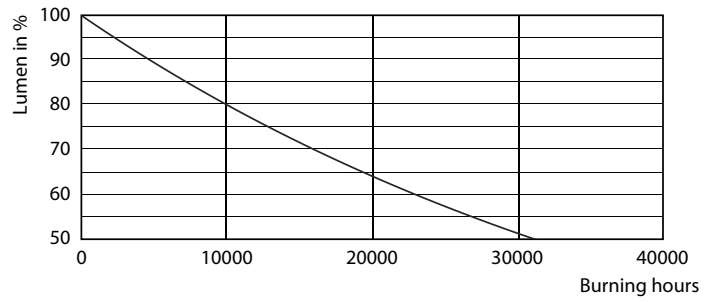

Essential LED

Lifetime

LEDbulb 60W E14 827 FR B38

LEDbulb 60W E14 827 FR B38