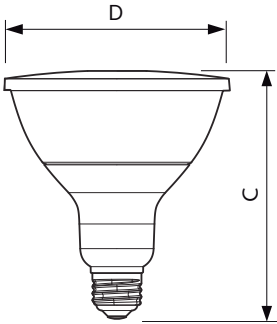

Essential LED

Dimensional drawing

PAR38 220-240V 11-60W 2700K E27 D

Product	D	C
Essential LED 10-80W PAR38 827 25D	122 mm	134 mm

Photometric data

Essential LED 10-80W PAR38 827 25D