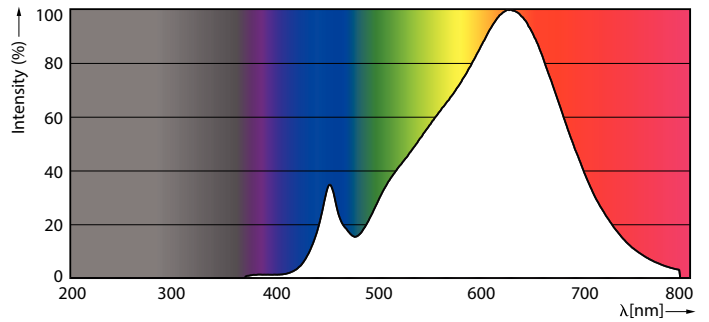

Product data

General Information	
Cap base	E27 [E27]
Nominal lifetime (nom.)	15000 h
Technical type	10-80W
Light Technical	
Colour Code	827 [CCT of 2700K]
Technical Beam Angle (Nom)	25 °
Lamp Luminous Flux 25°C EL (Nom)	900 lm
Lamp Luminous Flux (Nom)	900 lm
Luminous intensity (nom.)	1800 cd
Colour Designation	Warm white (WW)
Rated beam angle	25 °
Colour Temperature, horizontal (Nom)	2700 K
Lamp Luminous Efficacy EM (Nom)	90.00 lm/W
Colour consistency	<6
Colour Rendering Index, horiz (Nom)	80
LLMF at end of nominal lifetime (nom.)	70 %
Operating and Electrical	
Input frequency	50 to 60 Hz
Power (Rated) (Nom)	10 W
Lamp current (nom.)	44 mA

Wattage equivalent	80 W
Starting time (nom.)	0.5 s
Warm-up time to 60% light (nom.)	0.5 s
Power factor (nom.)	0.9
Voltage (Nom)	220-240 V
Controls and Dimming	
Dimmable	No
Approval and Application	
Suitable for accent lighting	Yes
Energy efficiency label (EEL)	A+
Energy Consumption kWh/1000 h	10 kWh
Product Data	
Full product code	871869672867300
Order product name	Essential LED 10-80W PAR38 827 25D
EAN/UPC – product	8718696728673
Order code	929001322708
Numerator – quantity per pack	1
Numerator – packs per outer box	6
Material no. (12NC)	929001322708
Net weight (piece)	0.385 kg

Essential LED

Dimensional drawing

PAR38 220-240V 11-60W 2700K E27 D

Product	D	C
Essential LED 10-80W PAR38 827 25D	122 mm	134 mm

Photometric data

Essential LED 10-80W PAR38 827 25D

MASTER LEDspot PAR 100W E27 827 25D