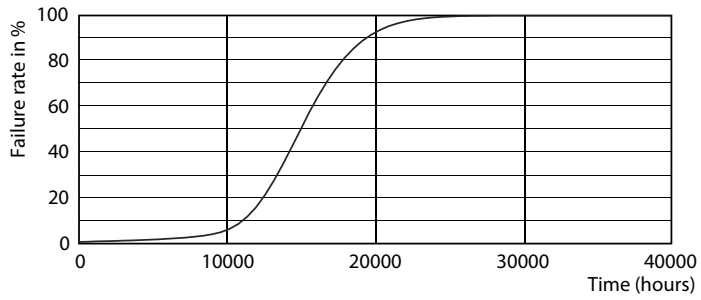

Essential LED

Lifetime

LEDbulb 60W E14 827 FR B38

LEDbulb 60W E14 827 FR B38