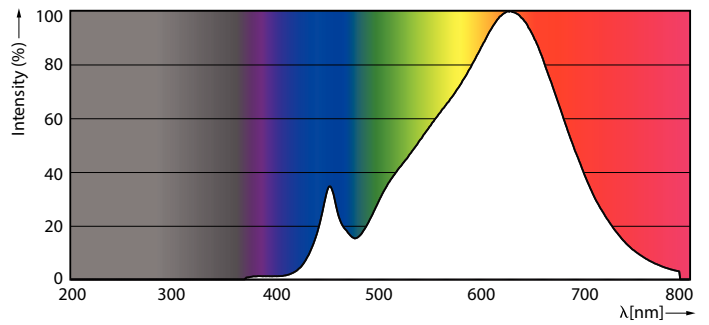

Product data

General Information	
Cap-Base	E27 [E27]
Nominal Lifetime (Nom)	15000 h
Switching Cycle	25000X
Technical Type	10-80W
Light Technical	
Color Code	827 [CCT of 2700K]
Beam Angle (Nom)	25 °
Luminous Flux (Nom)	900 lm
Luminous Flux (Rated) (Nom)	900 lm
Luminous Intensity (Nom)	1800 cd
Color Designation	Warm White (WW)
Rated Beam Angle	25 °
Correlated Color Temperature (Nom)	2700 K
Luminous Efficacy (rated) (Nom)	90.00 lm/W
Color Consistency	<6
Color Rendering Index (Nom)	80
LLMF At End Of Nominal Lifetime (Nom)	70 %
Operating and Electrical	
Input Frequency	50 to 60 Hz
Power (Rated) (Nom)	10 W

Lamp Current (Nom)	44 mA
Wattage Equivalent	80 W
Starting Time (Nom)	0.5 s
Warm Up Time to 60% Light (Nom)	0.5 s
Power Factor (Nom)	0.9
Voltage (Nom)	220-240 V
Controls and Dimming	
Dimmable	No
Approval and Application	
Energy Efficiency Label (EEL)	A+
Suitable For Accent Lighting	Yes
Energy Consumption kWh/1000 h	10 kWh
Product Data	
Full product code	871869672867300
Order product name	Essential LED 10-80W PAR38 827 25D
EAN/UPC - Product	8718696728673
Order code	929001322708
Numerator - Quantity Per Pack	1
Numerator - Packs per outer box	6
Material Nr. (12NC)	929001322708

Essential LED

Net Weight (Piece) 0.385 kg

Dimensional drawing

PAR38 220-240V 11-60W 2700K E27 D

Product	D	C
Essential LED 10-80W PAR38 827 25D	122 mm	134 mm

Photometric data

MASTER LEDspot PAR 60W E27 827 25D