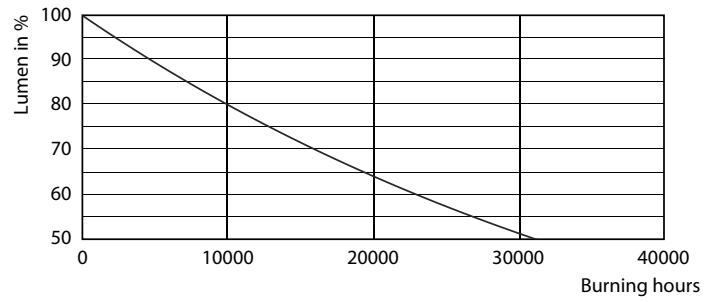

Product data

General Information	
Cap-Base	E27 [E27]
Nominal Lifetime (Nom)	15000 h
Switching Cycle	25000X
Technical Type	10-80W
Light Technical	
Color Code	827 [CCT of 2700K]
Beam Angle (Nom)	25 °
Luminous Flux (Nom)	900 lm
Luminous Flux (Rated) (Nom)	900 lm
Luminous Intensity (Nom)	1800 cd
Color Designation	Warm White (WW)
Rated Beam Angle	25 °
Correlated Color Temperature (Nom)	2700 K
Luminous Efficacy (rated) (Nom)	90.00 lm/W
Color Consistency	<6
Color Rendering Index (Nom)	80
LLMF At End Of Nominal Lifetime (Nom)	70 %
Operating and Electrical	
Input Frequency	50 to 60 Hz
Power (Rated) (Nom)	10 W

Essential LED

Net Weight (Piece) 0.385 kg

Dimensional drawing

PAR38 220-240V 11-60W 2700K E27 D

Product	D	C
Essential LED 10-80W PAR38 827 25D	122 mm	134 mm

Photometric data

MASTER LEDspot PAR 60W E27 827 25D

MASTER LEDspot PAR 100W E27 827 25D

MASTER LEDspot PAR 60W E27 827 25D

Essential LED

Lifetime

LEDbulb 60W E14 827 FR B38

LEDbulb 60W E14 827 FR B38