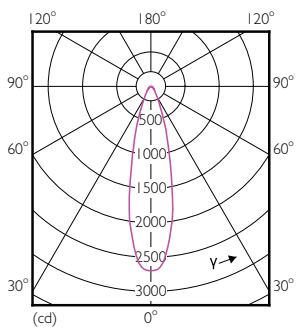

MASTER LEDspot PAR 60W E27 827 25D