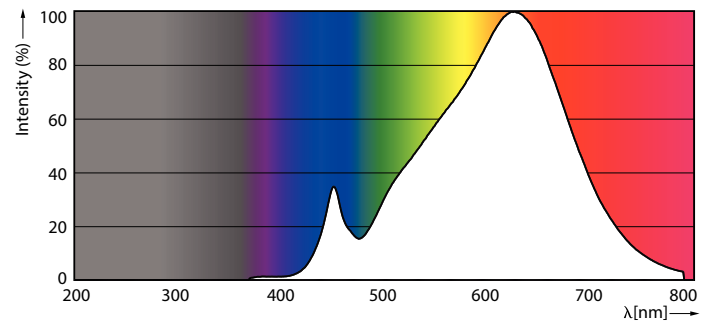

MASTER LEDspot PAR 100W E27 827 25D