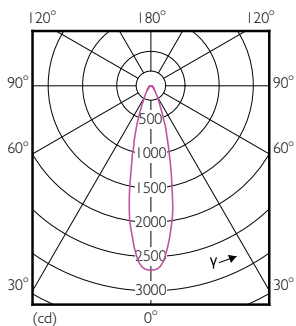

Product data

General Information	
Cap-Base	E27 [E27]
EU RoHS compliant	Yes
Nominal Lifetime (Nom)	15000 h
Switching Cycle	25000X
Technical Type	10-80W
Light Technical	
Color Code	827 [CCT of 2700K]
Beam Angle (Nom)	25 °
Luminous Flux (Nom)	900 lm
Luminous Intensity (Nom)	1800 cd
Color Designation	Warm White (WW)
Correlated Color Temperature (Nom)	2700 K
Luminous Efficacy (rated) (Nom)	90.00 lm/W
Color Consistency	<6
Color Rendering Index (Nom)	80
LLMF At End Of Nominal Lifetime (Nom)	70 %

Numerator - Quantity Per Pack	1
Numerator - Packs per outer box	6
Material Nr. (12NC)	929001322708
Net Weight (Piece)	0.385 kg

Dimensional drawing

PAR38 220-240V 11-60W 2700K E27 D

Product	D	C
Essential LED 10-80W PAR38 827 25D	122 mm	134 mm

Photometric data

MASTER LEDspot PAR 60W E27 827 25D

MASTER LEDspot PAR 100W E27 827 25D

MASTER LEDspot PAR 60W E27 827 25D

Essential LEDspot PAR

Lifetime

LEDbulb 60W E14 827 FR B38

LEDbulb 60W E14 827 FR B38