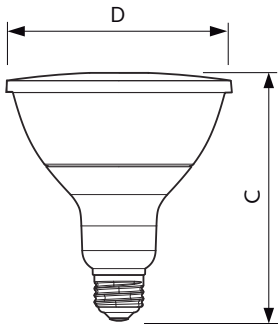

Essential LEDspot PAR

Energy Consumption kWh/1000 h	10 kWh
Product Data	
Full product code	871869672867300
Order product name	Essential LED 10-80W PAR38 827 25D
EAN/UPC - Product	8718696728673
Order code	929001322708

Numerator - Quantity Per Pack	1
Numerator - Packs per outer box	6
Material Nr. (12NC)	929001322708
Net Weight (Piece)	0.385 kg

Dimensional drawing

PAR38 220-240V 11-60W 2700K E27 D

Product	D	C
Essential LED 10-80W PAR38 827 25D	122 mm	134 mm

Photometric data