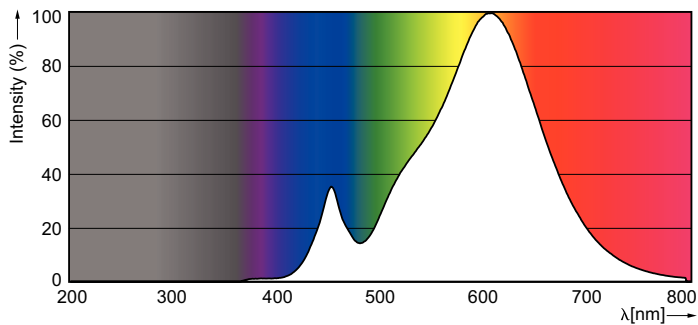

MASTER LEDspot PAR 75W E27 827 25D