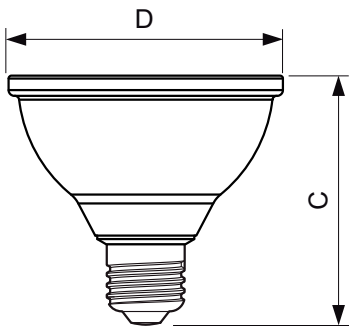

Product data

General Information	
Cap base	E27 [E27]
Nominal lifetime (nom.)	25000 h
Technical type	9.5-75W
Light Technical	
Colour code	827 [CCT of 2,700 K]
Beam Angle (Nom)	25 °
Luminous flux (nom.)	740 lm
Luminous flux (rated) (nom.)	740 lm
Luminous intensity (nom.)	3500 cd
Colour designation	Warm white (WW)
Rated beam angle	25 °
Correlated colour temperature (nom.)	2700 K
Luminous efficacy (rated) (nom.)	83.16 lm/W
Colour consistency	<6
Color rendering index (nom.)	80

EAN/UPC – product	8718696713808
Order code	71380800
Numerator – quantity per pack	1
Numerator – packs per outer box	6
Material no. (12NC)	929001322902
Net weight (piece)	0.230 kg

Dimensional drawing

PAR30s 220-240V 9-75W 2700K E27 D