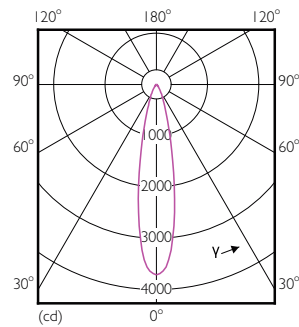

Product data

General Information	
Cap base	E27 [E27]
Nominal lifetime (nom.)	25000 h
Technical type	9.5-75W
Light Technical	
Colour code	827 [CCT of 2,700 K]
Beam Angle (Nom)	25 °
Luminous flux (nom.)	740 lm
Luminous flux (rated) (nom.)	740 lm
Luminous intensity (nom.)	3500 cd
Colour designation	Warm white (WW)
Rated beam angle	25 °
Correlated colour temperature (nom.)	2700 K
Luminous efficacy (rated) (nom.)	83.16 lm/W
Colour consistency	<6
Color rendering index (nom.)	80

EAN/UPC – product	8718696713808
Order code	71380800
Numerator – quantity per pack	1
Numerator – packs per outer box	6
Material no. (12NC)	929001322902
Net weight (piece)	0.230 kg

Dimensional drawing

PAR30s 220-240V 9-75W 2700K E27 D

Product	D	C
MAS LEDspot CLA D 9.5-75W 827 PAR30S 25D	95 mm	86 mm

Photometric data

MASTER LEDspot PAR 75W E27 827 25D

MASTER LEDspot PAR 75W E27 827 25D

MASTER LEDspot PAR

Lifetime

MASTER LEDspot PAR 50W E27 827 25D