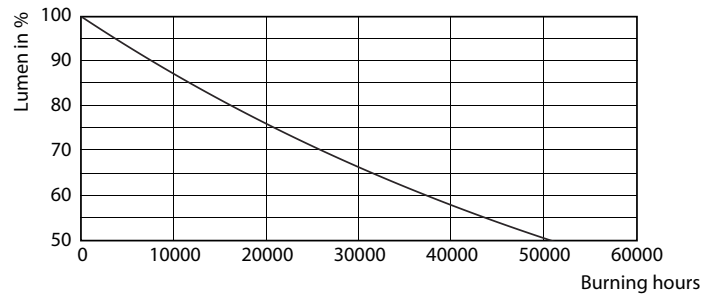

Product data

General Information	
Cap base	E27 [E27]
Nominal lifetime (nom.)	25000 h
Technical type	9.5-75W
Light Technical	
Colour code	827 [CCT of 2,700 K]
Beam Angle (Nom)	25 °
Luminous flux (nom.)	740 lm
Luminous flux (rated) (nom.)	740 lm
Luminous intensity (nom.)	3500 cd
Colour designation	Warm white (WW)
Rated beam angle	25 °
Correlated colour temperature (nom.)	2700 K
Luminous efficacy (rated) (nom.)	83.16 lm/W
Colour consistency	<6
Color rendering index (nom.)	80

LLMF at end of nominal lifetime (nom.)	70 %
Luminous Flux in 90° Cone (Rated)	740 lm
Operating and Electrical	
Input frequency	50 Hz
Power (Rated) (Nom)	9.5 W
Lamp current (nom.)	48 mA
Wattage equivalent	75 W
Starting time (nom.)	0.5 s
Warm-up time to 60% light (nom.)	0.5 s
Power factor (nom.)	0.85
Voltage (Nom)	220-240 V
Controls and Dimming	
Dimmable	Yes

Product	D	C
MAS LEDspot CLA D 9.5-75W 827 PAR30S 25D	95 mm	86 mm

Photometric data

MASTER LEDspot PAR 75W E27 827 25D

MASTER LEDspot PAR 75W E27 827 25D

MASTER LEDspot PAR

Lifetime

MASTER LEDspot PAR 50W E27 827 25D