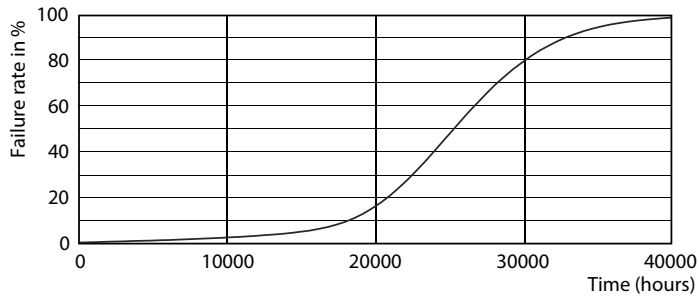

Product data

General Information	
Cap base	E27 [E27]
Nominal lifetime (nom.)	25000 h
Technical type	9.5-75W
Light Technical	
Colour code	827 [CCT of 2,700 K]
Beam Angle (Nom)	25 °
Luminous flux (nom.)	740 lm
Luminous flux (rated) (nom.)	740 lm
Luminous intensity (nom.)	3500 cd
Colour designation	Warm white (WW)
Rated beam angle	25 °
Correlated colour temperature (nom.)	2700 K
Luminous efficacy (rated) (nom.)	83.16 lm/W
Colour consistency	<6
Color rendering index (nom.)	80

Product	D	C
MAS LEDspot CLA D 9.5-75W 827 PAR30S 25D	95 mm	86 mm

Photometric data

MASTER LEDspot PAR 75W E27 827 25D

MASTER LEDspot PAR 75W E27 827 25D

MASTER LEDspot PAR

Lifetime

MASTER LEDspot PAR 50W E27 827 25D