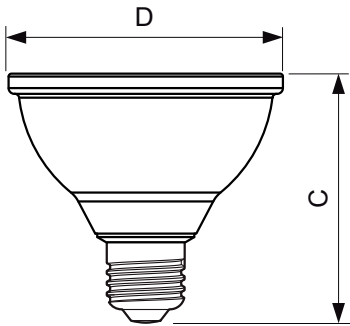

Product data

General Information	
Cap base	E27 [E27]
Nominal lifetime (nom.)	25000 h
Technical type	9.5-75W
Light Technical	
Colour code	841 [CCT of 4100K (841)]
Beam Angle (Nom)	25 °
Luminous flux (nom.)	820 lm
Luminous flux (rated) (nom.)	820 lm
Luminous intensity (nom.)	3500 cd
Colour designation	Cool White (CW)
Rated beam angle	25 °
Correlated colour temperature (nom.)	4000 K
Luminous efficacy (rated) (nom.)	92.63 lm/W
Colour consistency	<6
Color rendering index (nom.)	80

EAN/UPC – product	8718696713846
Order code	71384600
Numerator – quantity per pack	1
Numerator – packs per outer box	6
Material no. (12NC)	929001323002
Net weight (piece)	0.230 kg

Dimensional drawing

PAR30s 220-240V 9-75W 4000K E27 D