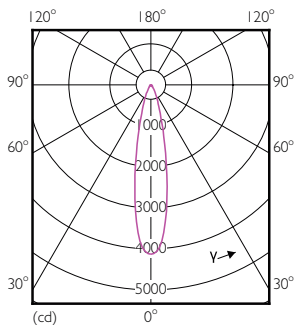

Product data

General Information	
Cap base	E27 [E27]
Nominal lifetime (nom.)	25000 h
Technical type	9.5-75W
Light Technical	
Colour code	841 [CCT of 4100K (841)]
Beam Angle (Nom)	25 °
Luminous flux (nom.)	820 lm
Luminous flux (rated) (nom.)	820 lm
Luminous intensity (nom.)	3500 cd
Colour designation	Cool White (CW)
Rated beam angle	25 °
Correlated colour temperature (nom.)	4000 K
Luminous efficacy (rated) (nom.)	92.63 lm/W
Colour consistency	<6
Color rendering index (nom.)	80

EAN/UPC – product	8718696713846
Order code	71384600
Numerator – quantity per pack	1
Numerator – packs per outer box	6
Material no. (12NC)	929001323002
Net weight (piece)	0.230 kg

Dimensional drawing

PAR30s 220-240V 9-75W 4000K E27 D

Product	D	C
MAS LEDspot CLA D 9.5-75W 840 PAR30S 25D	95 mm	86 mm

Photometric data

MASTER LEDspot PAR 75W E27 840 25D

MASTER LEDspot PAR 75W E27 840 25D

MASTER LEDspot PAR 75W E27 840 25D

MASTER LEDspot PAR