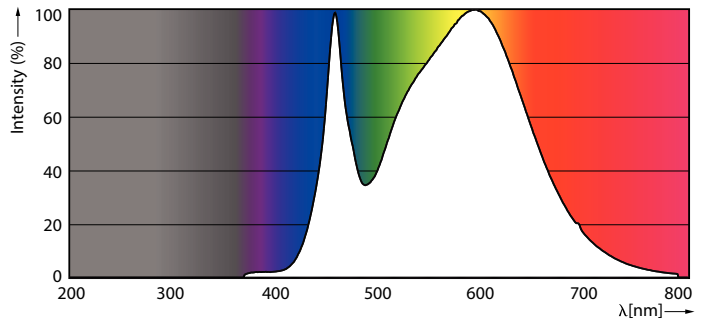

MASTER LEDspot PAR 75W E27 840 25D