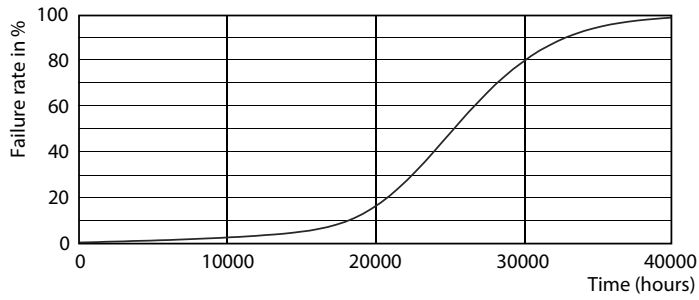

MASTER LEDspot PAR

Lifetime

MASTER LEDspot PAR 50W E27 827 25D

MASTER LEDspot PAR 50W E27 827 25D