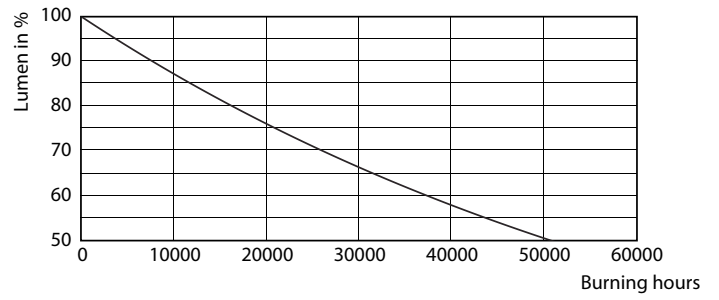

MASTER LEDspot PAR

Lifetime

MASTER LEDspot PAR 50W E27 827 25D

MASTER LEDspot PAR 50W E27 827 25D