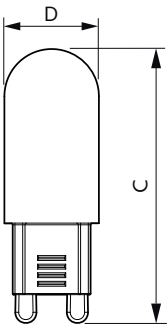

EAN/UPC – Product/Case 8718696713921

Numerator – packs per outer box 12

EAN/UPC - Case 8718696713938

Dimensional drawing

Product	D	C
CorePro LEDcapsule ND 1.9-25W G9 827	16.5 mm	48 mm

Photometric data

General uniform lighting - CorePro LEDcapsule ND 1.9-25W G9 827