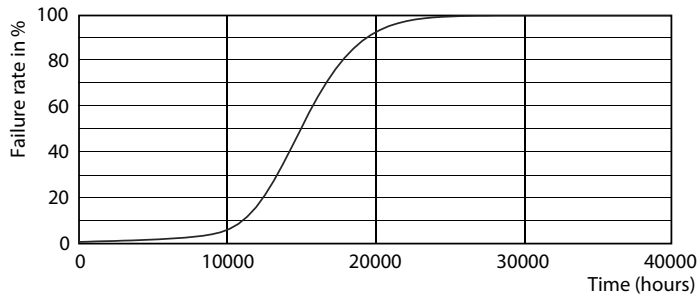

CorePro LEDcapsule MV

Lifetime

Life Expectancy Diagram - CorePro LEDcapsule ND 1.9-25W G9 827

Lumen Maintenance Diagram - CorePro LEDcapsule ND 1.9-25W G9 827