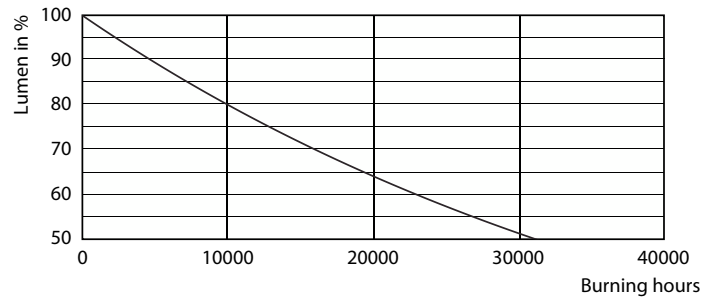

CorePro LEDcapsule MV

Lifetime

Life Expectancy Diagram - CorePro LEDcapsule ND 1.9-25W G9 827

Lumen Maintenance Diagram - CorePro LEDcapsule ND 1.9-25W G9 827