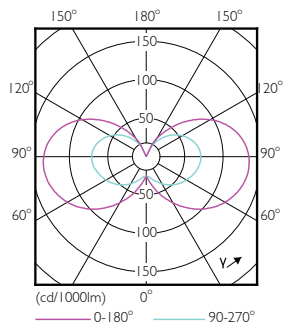

EAN/UPC – Product/Case 8718696713921

Numerator – packs per outer box 12

EAN/UPC - Case 8718696713938

Dimensional drawing

Product	D	C
CorePro LEDcapsule ND 1.9-25W G9 827	16.5 mm	48 mm

Photometric data

General uniform lighting - CorePro LEDcapsule ND 1.9-25W G9 827

Spectral Power Distribution Colour - CorePro LEDcapsule ND 1.9-25W G9 827

Light Distribution Diagram - CorePro LEDcapsule ND 1.9-25W G9 827

CorePro LEDcapsule MV

Lifetime

Life Expectancy Diagram - CorePro LEDcapsule ND 1.9-25W G9 827