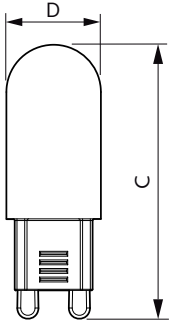

CorePro LEDcapsule MV

Order code	929001323802
Numerator – quantity per pack	1
Numerator – packs per outer box	12
Material no. (12NC)	929001323802

Net weight (piece)	0.012 kg

Dimensional drawing

G9 230V 2.5W-25W 204lm 2700K G9 Non-Dim

Product	D	C
CorePro LEDcapsule ND 1.9-25W G9 827	16.5 mm	48 mm