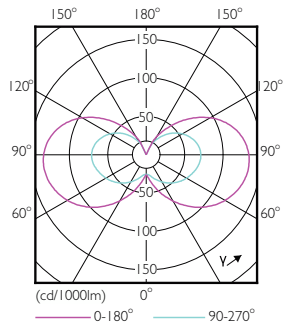

Product	D	C
CorePro LEDcapsule ND 1.9-25W G9 827	16,5 mm	48 mm

Fotometriska data

General uniform lighting - CorePro LEDcapsule ND 1.9-25W G9 827

Spectral Power Distribution Colour - CorePro LEDcapsule ND 1.9-25W G9 827

CorePro LEDcapsule MV

Fotometriska data

Light Distribution Diagram - CorePro LEDcapsule ND 1.9-25W G9 827

Livslängd

Life Expectancy Diagram - CorePro LEDcapsule ND 1.9-25W G9 827

Lumen Maintenance Diagram - CorePro LEDcapsule ND 1.9-25W G9 827