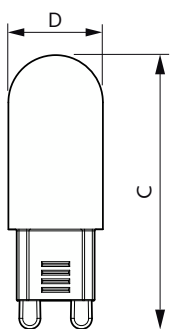

Product	D	C
CorePro LEDcapsule ND 1.9-25W G9 827	16,5 mm	48 mm

Fotometriska data

General uniform lighting - CorePro LEDcapsule ND 1.9-25W G9 827

Spectral Power Distribution Colour - CorePro LEDcapsule ND 1.9-25W G9 827