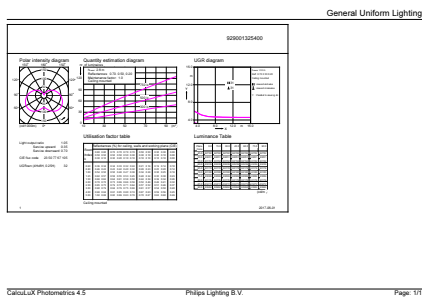

Desenho dimensional

Product	D	C
CorePro candle ND 7-60W E14 840 B38 FR	38 mm	114 mm

Dados fotométricos

General uniform lighting - CorePro candle ND 7-60W E14 840 B38 FR

Light Distribution Diagram - CorePro candle ND 7-60W E14 840 B38 FR