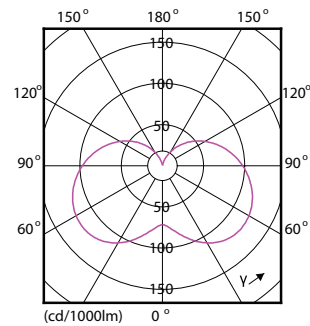

Desenho dimensional

Product	D	C
CorePro candle ND 7-60W E14 840 B38 FR	38 mm	114 mm

Dados fotométricos

General uniform lighting - CorePro candle ND 7-60W E14 840 B38 FR

Light Distribution Diagram - CorePro candle ND 7-60W E14 840 B38 FR