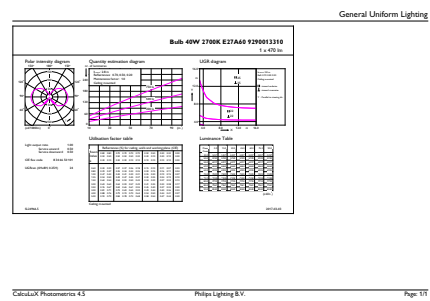

LEDbulb 40W E27 827 CL A60 D