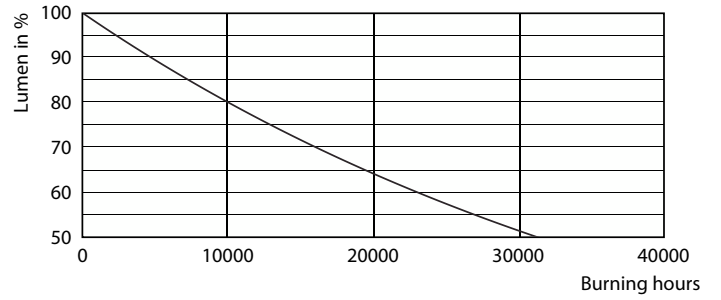

Classic filament LEDbulbs

Lifetime

Life Expectancy Diagram - CLA LEDBulb D 5.5-40W A60 E27 827 CL

Lumen Maintenance Diagram - CLA LEDBulb D 5.5-40W A60 E27 827 CL