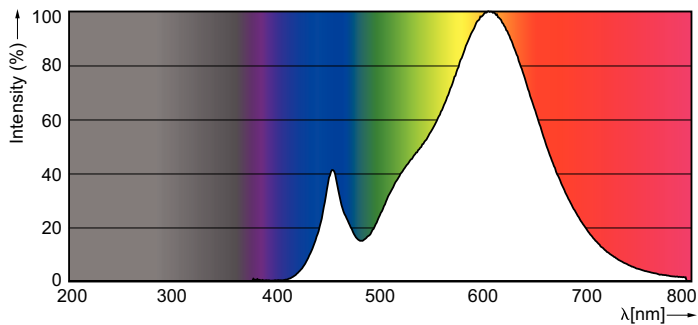

Photometric data

LEDbulb, Bulb A21 14W, 18W 2200-2700K