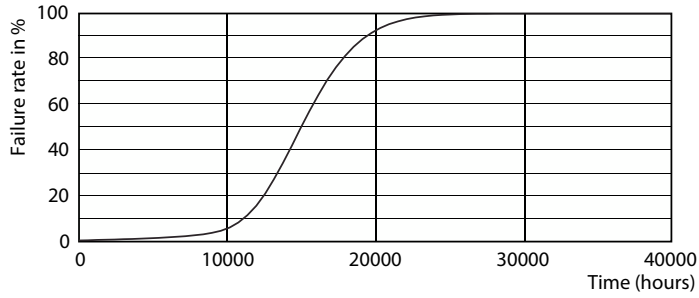

Classic filament LEDbulbs

Lifetime

Life Expectancy Diagram - CLA LEDBulb D 5.5-40W A60 E27 827 CL

Lumen Maintenance Diagram - CLA LEDBulb D 5.5-40W A60 E27 827 CL