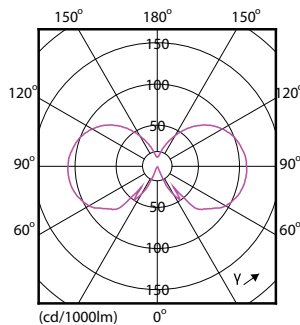

Product data

General Information		Power Consumption	
Cap-Base	E27 [E27]	Lamp Current (Nom)	38 mA
Nominal lifetime	15,000 hour(s)	Wattage Equivalent	40 W
Switching Cycle	20,000	Starting Time (Nom)	0.5 s
Lighting Technology	LED	Warm-up time to 60% light	0.5 s
EU RoHS compliant	Yes	Power Factor (Fraction)	0.7
		Voltage (Nom)	220-240 V
Light Technical		Temperature	
Color Code	827 [CCT of 2700K]	T-Case Maximum (Nom)	50 °C
Luminous Flux	470 lm		
Color Designation	Warm White (WW)	Controls and Dimming	
Correlated Color Temperature (Nom)	2700 K	Dimmable	Yes
Luminous Efficacy (rated) (Nom)	85.00 lm/W		
Color Consistency	<6	Mechanical and Housing	
Color rendering index (CRI)	80	Bulb Finish	Clear
LLMF At End Of Nominal Lifetime (Nom)	70 %	Bulb Shape	A60 [A 60mm]
Operating and Electrical		Approval and Application	
Line Frequency	50 to 60 Hz	Energy Consumption kWh/1000 h	6 kWh
Input Frequency	50 to 60 Hz		

Material Nr. (12NC)	929001331002
Numerator - Quantity Per Pack	1
EAN/UPC - Product/Case	8718696709405
Numerator - Packs per outer box	10
EAN/UPC - Case	8718696709412

Dimensional drawing

Product	D	C
CLA LEDBulb D 5.5-40W A60 E27 827 CL	60 mm	104 mm

Photometric data

Spectral Power Distribution Colour - CLA LEDBulb D 5.5-40W A60 E27 827 CL

General uniform lighting - CLA LEDBulb D 5.5-40W A60 E27 827 CL

Light Distribution Diagram - CLA LEDBulb D 5.5-40W A60 E27 827 CL