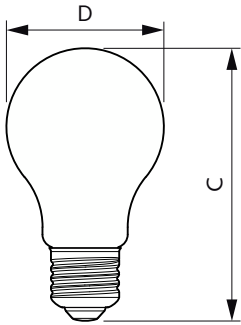

Product data

General Information		Power Consumption	
Cap-Base	E27 [E27]	Lamp Current (Nom)	38 mA
Nominal lifetime	15,000 hour(s)	Wattage Equivalent	40 W
Switching Cycle	20,000	Starting Time (Nom)	0.5 s
Lighting Technology	LED	Warm-up time to 60% light	0.5 s
EU RoHS compliant	Yes	Power Factor (Fraction)	0.7
		Voltage (Nom)	220-240 V
Light Technical		Temperature	
Color Code	827 [CCT of 2700K]	T-Case Maximum (Nom)	50 °C
Luminous Flux	470 lm		
Color Designation	Warm White (WW)	Controls and Dimming	
Correlated Color Temperature (Nom)	2700 K	Dimmable	Yes
Luminous Efficacy (rated) (Nom)	85.00 lm/W		
Color Consistency	<6	Mechanical and Housing	
Color rendering index (CRI)	80	Bulb Finish	Clear
LLMF At End Of Nominal Lifetime (Nom)	70 %	Bulb Shape	A60 [A 60mm]
Operating and Electrical		Approval and Application	
Line Frequency	50 to 60 Hz	Energy Consumption kWh/1000 h	6 kWh
Input Frequency	50 to 60 Hz		

Material Nr. (12NC)	929001331002
Numerator - Quantity Per Pack	1
EAN/UPC - Product/Case	8718696709405
Numerator - Packs per outer box	10
EAN/UPC - Case	8718696709412

Dimensional drawing

Product	D	C
CLA LEDBulb D 5.5-40W A60 E27 827 CL	60 mm	104 mm