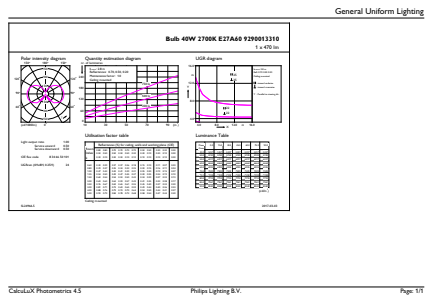

Photometric data

General uniform lighting - CLA LEDBulb D 5.5-40W A60 E27 827 CL