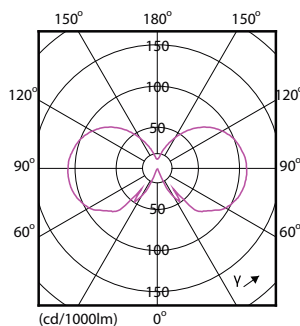

Fotometrische gegevens

Spectral Power Distribution Colour - CLA LEDBulb D 5.5-40W A60 E27 827 CL

General uniform lighting - CLA LEDBulb D 5.5-40W A60 E27 827 CL

Light Distribution Diagram - CLA LEDBulb D 5.5-40W A60 E27 827 CL