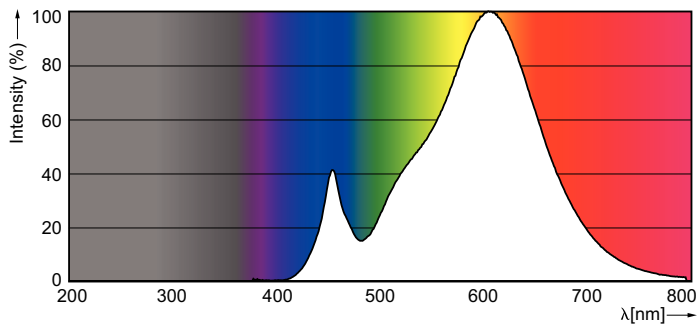

Photometric data

LEDbulb, Bulb A21 14W, 18W 2200-2700K