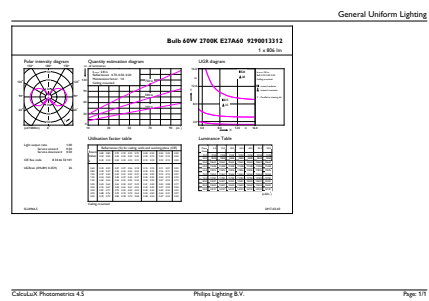

LEDbulb 60W E27 827 CL A60 D