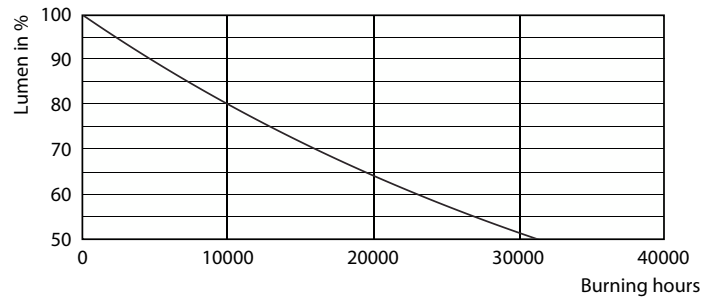

Product data

General Information	
Cap base	B22 [B22]
Nominal lifetime	15,000 h
Switching Cycle	20,000
Lighting Technology	LED
EU RoHS compliant	Yes

Light Technical	
Colour Code	820 [CCT of 2000K]
Luminous Flux	610 lm
Colour designation	Flame
Correlated Colour Temperature	2000 K
Luminous efficacy (rated) (nom.)	81.33 lm/W
Colour consistency	<6
Colour rendering index (CRI)	80
LLMF at end of nominal lifetime (nom.)	70 %

Temperature	
T-Case maximum (nom.)	55 °C

Controls and Dimming	
Dimmable	Yes

Mechanical and Housing	
Lamp Finish	Amber
Bulb shape	A60 [A 60 mm]

MASTER Value Decorative LED bulbs

Approval and Application

Energy consumption kWh/1,000 hours 8 kWh

Dimensional drawing

Product	D	C
CLA LEDBulb D 7.5-48W A60 B22 820 GOLD	60 mm	102 mm

Photometric data

General uniform lighting - CLA LEDBulb D 7.5-48W A60 B22 820 GOLD

Spectral Power Distribution Colour - CLA LEDBulb D 7.5-48W A60 B22 820 GOLD

Light Distribution Diagram - CLA LEDBulb D 7.5-48W A60 B22 820 GOLD

MASTER Value Decorative LED bulbs

Lifetime

Life Expectancy Diagram - CLA LEDBulb D 7.5-48W A60 B22 820 GOLD

Lumen Maintenance Diagram - CLA LEDBulb D 7.5-48W A60 B22 820 GOLD