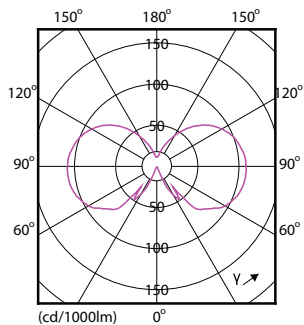

Dimensional drawing

Product	D	C
CLA LEDBulb D 7.5-48W A60 B22 820 GOLD	60 mm	102 mm

Photometric data

General uniform lighting - CLA LEDBulb D 7.5-48W A60 B22 820 GOLD

Spectral Power Distribution Colour - CLA LEDBulb D 7.5-48W A60 B22 820 GOLD

Light Distribution Diagram - CLA LEDBulb D 7.5-48W A60 B22 820 GOLD

MASTER Value Decorative LED bulbs

Lifetime

Life Expectancy Diagram - CLA LEDBulb D 7.5-48W A60 B22 820 GOLD

Lumen Maintenance Diagram - CLA LEDBulb D 7.5-48W A60 B22 820 GOLD