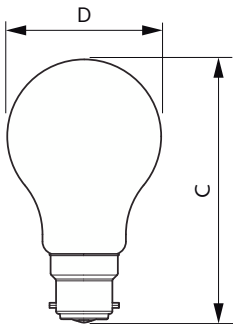

Temperature	
T-Case maximum (nom.)	55 °C

Controls and Dimming	
Dimmable	Yes

Mechanical and Housing	
Lamp Finish	Amber
Bulb shape	A60 [A 60 mm]

MASTER Value Decorative LED bulbs

Approval and Application

Energy consumption kWh/1,000 hours 8 kWh

Product Data

Order product name	CLA LEDBulb D 7.5-48W A60 B22 820 GOLD
Full product name	CLA LEDBulb D 7.5-48W A60 B22 820 GOLD
Full EOC	871869670958000
Order code	70958000

Material no. (12 NC)	929001333002
SAP numerator – quantity per pack	1
EAN/UPC – Product/Case	8718696709580
Numerator – packs per outer box	10
EAN/UPC – Case	8718696709597

Dimensional drawing

Product	D	C
CLA LEDBulb D 7.5-48W A60 B22 820 GOLD	60 mm	102 mm

Photometric data

General uniform lighting - CLA LEDBulb D 7.5-48W A60 B22 820 GOLD

Spectral Power Distribution Colour - CLA LEDBulb D 7.5-48W A60 B22 820 GOLD