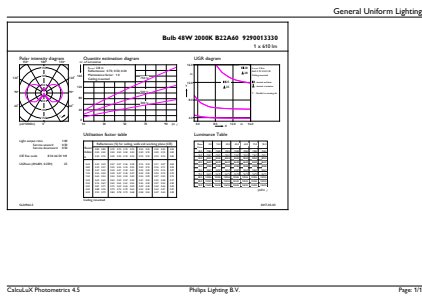

Dimensional drawing

Product	D	C
CLA LEDBulb D 7.5-48W A60 B22 820 GOLD	60 mm	102 mm

Photometric data

General uniform lighting - CLA LEDBulb D 7.5-48W A60 B22 820 GOLD

Spectral Power Distribution Colour - CLA LEDBulb D 7.5-48W A60 B22 820 GOLD