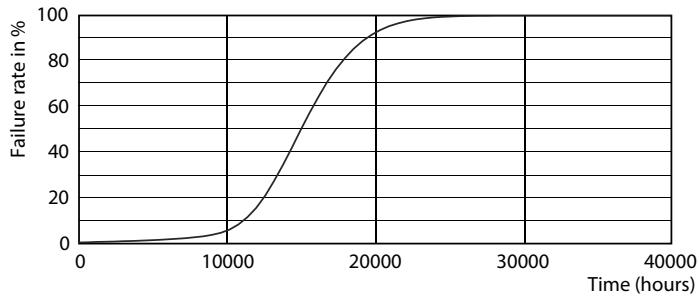

MASTER Value Decorative LED bulbs

Lifetime

Life Expectancy Diagram - CLA LEDBulb D 7.5-48W A60 B22 820 GOLD

Lumen Maintenance Diagram - CLA LEDBulb D 7.5-48W A60 B22 820 GOLD