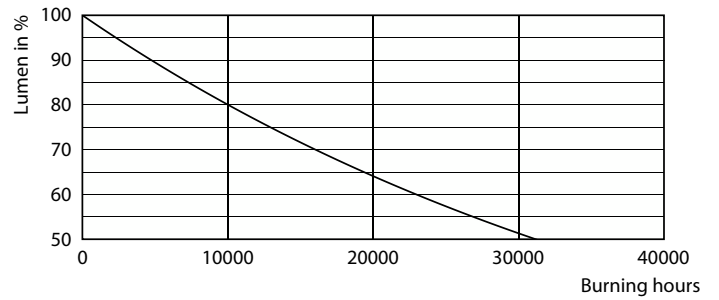

Product data

General Information		LLMF At End Of Nominal Lifetime (Nom) 70 %	
Cap-Base	E27 [E27]		
Nominal lifetime	15,000 hour(s)		
Switching Cycle	20,000		
Rated Lifetime (Hours)	15,000 hour(s)		
Lighting Technology	LED		
EU RoHS compliant	Yes		
Light Technical		Operating and Electrical	
Color Code	827 [CCT of 2700K]	Line Frequency	50 to 60 Hz
Luminous Flux	610 lm	Input Frequency	50 to 60 Hz
Color Designation	Warm White (WW)	Power Consumption	7.5 W
Correlated Color Temperature (Nom)	2700 K	Lamp Current (Nom)	36 mA
Luminous Efficacy (rated) (Nom)	81.33 lm/W	Wattage Equivalent	48 W
Color Consistency	<6	Starting Time (Nom)	0.5 s
Color rendering index (CRI)	80	Warm-up time to 60% light	0.5 s
		Power Factor (Fraction)	0.7
		Voltage (Nom)	220-240 V
		Temperature	
		T-Case Maximum (Nom)	55 °C

Dimensional drawing

Product	D	C
LED classic CM 48W A60 E27 WW CL D SRT4	60 mm	104 mm

Photometric data

General uniform lighting - LED classic CM 48W A60 E27 WW CL D SRT4

Light Distribution Diagram - LED classic CM 48W A60 E27 WW CL D SRT4

MASTER Value Decorative LED bulbs

Photometric data

Spectral Power Distribution Colour - LED classic CM 48W A60 E27 WW CL D SRT4

Lifetime

Life Expectancy Diagram - LED classic CM 48W A60 E27 WW CL D SRT4

Lumen Maintenance Diagram - LED classic CM 48W A60 E27 WW CL D SRT4