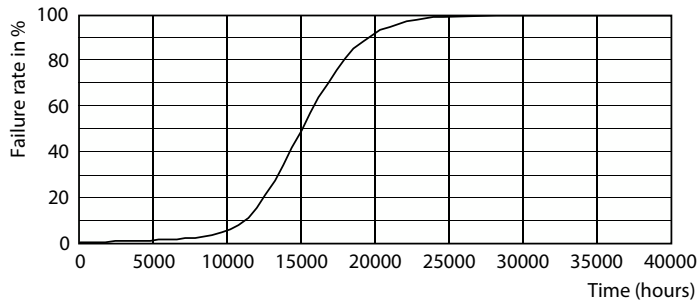

Product data

General Information		LLMF At End Of Nominal Lifetime (Nom) 70 %	
Cap-Base	E27 [E27]		
Nominal lifetime	15,000 hour(s)		
Switching Cycle	20,000		
Rated Lifetime (Hours)	15,000 hour(s)		
Lighting Technology	LED		
EU RoHS compliant	Yes		
Light Technical		Operating and Electrical	
Color Code	827 [CCT of 2700K]	Line Frequency	50 to 60 Hz
Luminous Flux	610 lm	Input Frequency	50 to 60 Hz
Color Designation	Warm White (WW)	Power Consumption	7.5 W
Correlated Color Temperature (Nom)	2700 K	Lamp Current (Nom)	36 mA
Luminous Efficacy (rated) (Nom)	81.33 lm/W	Wattage Equivalent	48 W
Color Consistency	<6	Starting Time (Nom)	0.5 s
Color rendering index (CRI)	80	Warm-up time to 60% light	0.5 s
		Power Factor (Fraction)	0.7
		Voltage (Nom)	220-240 V
		Temperature	
		T-Case Maximum (Nom)	55 °C

Dimensional drawing

Product	D	C
LED classic CM 48W A60 E27 WW CL D SRT4	60 mm	104 mm

Photometric data

General uniform lighting - LED classic CM 48W A60 E27 WW CL D SRT4

Light Distribution Diagram - LED classic CM 48W A60 E27 WW CL D SRT4

MASTER Value Decorative LED bulbs

Photometric data

Spectral Power Distribution Colour - LED classic CM 48W A60 E27 WW CL D SRT4

Lifetime

Life Expectancy Diagram - LED classic CM 48W A60 E27 WW CL D SRT4

Lumen Maintenance Diagram - LED classic CM 48W A60 E27 WW CL D SRT4