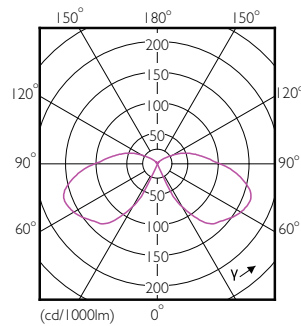

Product data

General Information		LLMF At End Of Nominal Lifetime (Nom) 70 %	
Cap-Base	E27 [E27]		
Nominal lifetime	15,000 hour(s)		
Switching Cycle	20,000		
Rated Lifetime (Hours)	15,000 hour(s)		
Lighting Technology	LED		
EU RoHS compliant	Yes		
Light Technical		Operating and Electrical	
Color Code	827 [CCT of 2700K]	Line Frequency	50 to 60 Hz
Luminous Flux	610 lm	Input Frequency	50 to 60 Hz
Color Designation	Warm White (WW)	Power Consumption	7.5 W
Correlated Color Temperature (Nom)	2700 K	Lamp Current (Nom)	36 mA
Luminous Efficacy (rated) (Nom)	81.33 lm/W	Wattage Equivalent	48 W
Color Consistency	<6	Starting Time (Nom)	0.5 s
Color rendering index (CRI)	80	Warm-up time to 60% light	0.5 s
		Power Factor (Fraction)	0.7
		Voltage (Nom)	220-240 V
		Temperature	
		T-Case Maximum (Nom)	55 °C

Product Data

Order product name LED classic CM 48W A60 E27 WW CL D SRT4

Full product name	LED classic CM 48W A60 E27 WW CL D SRT4
Full product code	871869670926900
Order code	929001333501
Material Nr. (12NC)	929001333501
Numerator - Quantity Per Pack	1
EAN/UPC - Product/Case	8718696709269
Numerator - Packs per outer box	4
EAN/UPC - Case	8718696709276

Dimensional drawing

Product	D	C
LED classic CM 48W A60 E27 WW CL D SRT4	60 mm	104 mm

Photometric data

General uniform lighting - LED classic CM 48W A60 E27 WW CL D SRT4

Light Distribution Diagram - LED classic CM 48W A60 E27 WW CL D SRT4

MASTER Value Decorative LED bulbs

Photometric data

Spectral Power Distribution Colour - LED classic CM 48W A60 E27 WW CL D SRT4

Lifetime

Life Expectancy Diagram - LED classic CM 48W A60 E27 WW CL D SRT4

Lumen Maintenance Diagram - LED classic CM 48W A60 E27 WW CL D SRT4