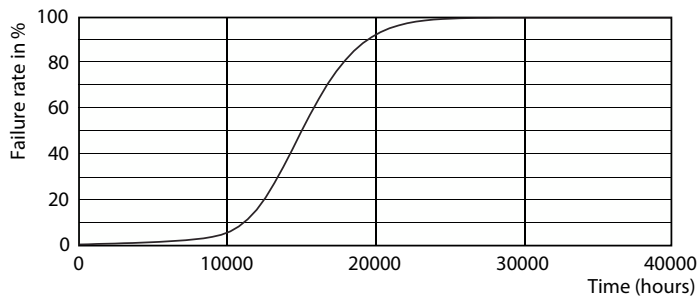

Lebensdauer

Life Expectancy Diagram - CLA LEDBulb DT 5.5-40W A60 E27 CL

Lumen Maintenance Diagram - CLA LEDBulb DT 5.5-40W A60 E27 CL