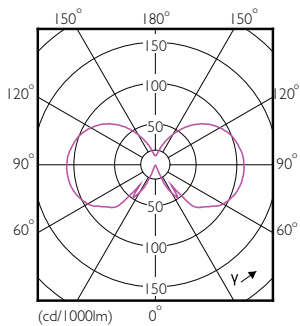

Light Distribution Diagram - CLA LEDBulb DT 8-60W A60 E27 CL