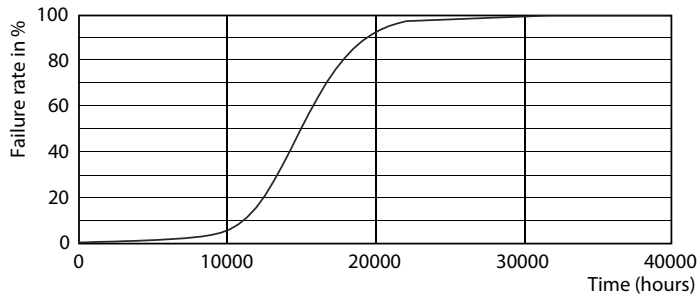

Classic filament LEDbulbs

Lifetime

Life Expectancy Diagram - CLA LEDBulb DT 8-60W ST64 E27 CL

Lumen Maintenance Diagram - CLA LEDBulb DT 8-60W ST64 E27 CL