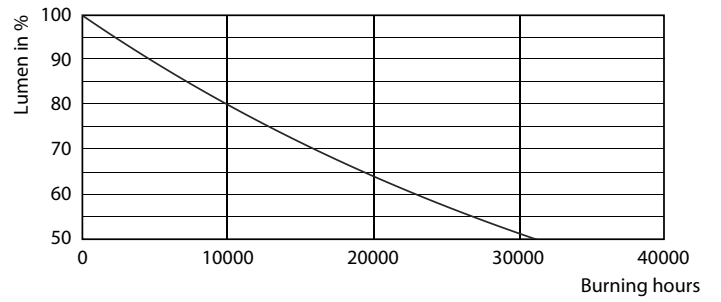

Classic filament LEDbulbs

Lifetime

Life Expectancy Diagram - CLA LEDBulb DT 8-60W ST64 E27 CL

Lumen Maintenance Diagram - CLA LEDBulb DT 8-60W ST64 E27 CL