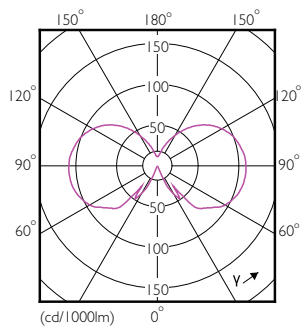

Spectral Power Distribution Colour - CLA LEDBulb DT 8-60W ST64 E27 CL

General uniform lighting - CLA LEDBulb DT 8-60W ST64 E27 CL

Light Distribution Diagram - CLA LEDBulb DT 8-60W ST64 E27 CL