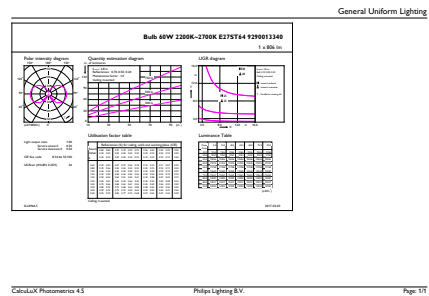

Classic filament LEDbulbs

EyeComfort	Yes
Product Data	
Order product name	CLA LEDBulb DT 8-60W ST64 E27 CL
Full product name	CLA LEDBulb DT 8-60W ST64 E27 CL
Full product code	871869670976400
Order code	929001334002

Material Nr. (12NC)	929001334002
Numerator - Quantity Per Pack	1
EAN/UPC - Product/Case	8718696709764
Numerator - Packs per outer box	10
EAN/UPC - Case	8718696709771

Dimensional drawing

Product	D	C
CLA LEDBulb DT 8-60W ST64 E27 CL	64 mm	140 mm

Photometric data

Spectral Power Distribution Colour - CLA LEDBulb DT 8-60W ST64 E27 CL

General uniform lighting - CLA LEDBulb DT 8-60W ST64 E27 CL

Light Distribution Diagram - CLA LEDBulb DT 8-60W ST64 E27 CL