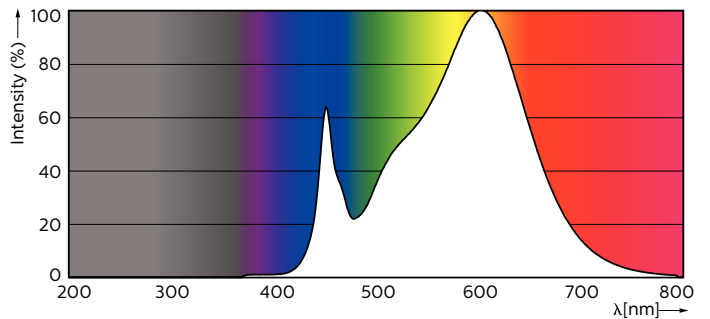

LEDtube 1200mm 16W G13 830 2300lm