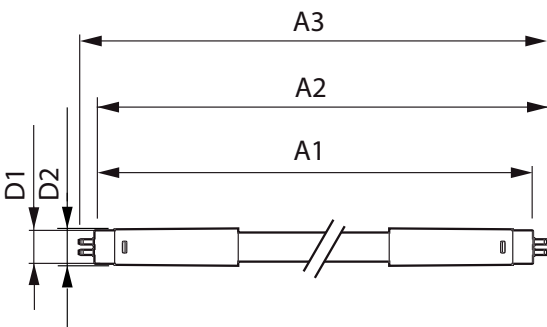

MASTER LEDtube Universal T8

Controls and Dimming

Dimmable	No

Mechanical and Housing

Product length	1200 mm

Approval and Application

Energy efficiency label (EEL)	A++
Energy-saving product	Yes
Approval marks	RoHS compliance CE marking KEMA Keur certificate
Energy Consumption kWh/1000 h	16 kWh

Product Data

Full product code	871869672853600
Order product name	Master LEDtube Universal 1200mm UO 16W830 T8
EAN/UPC – product	8718696728536
Order code	72853600
Numerator – quantity per pack	1
Numerator – packs per outer box	10
Material no. (12NC)	929001336002
Net weight (piece)	0.270 kg

Dimensional drawing

TLED 16.5W-36W 2500lm 160D 3000K ND

Product	D1	D2	A1	A2	A3
Master LEDtube Universal 1200mm UO 16W830 T8	25.7 mm	28 mm	1199.4 mm	1206.5 mm	1213.6 mm

Photometric data

LEDtube 1200mm 16W G13 830 2300lm