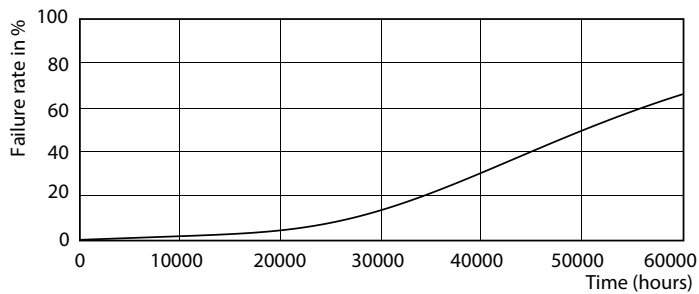

LEDtube 1200mm 16W G13 840 2500lm

MASTER LEDtube Universal T8

Photometric data

LEDtube 1200mm 16W G13

Lifetime

LEDtube 1200mm 16W G13

LEDtube 1200mm 16W G13