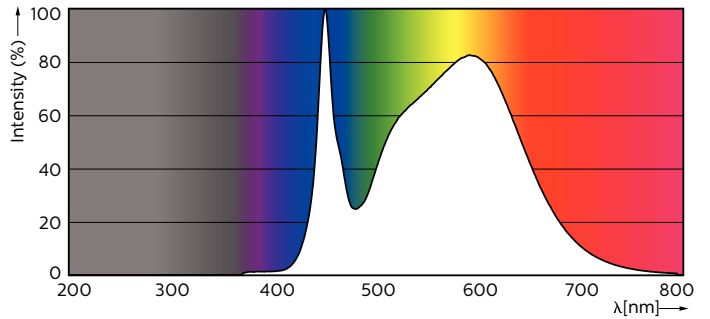

LEDtube 1200mm 16W G13 840 2500lm