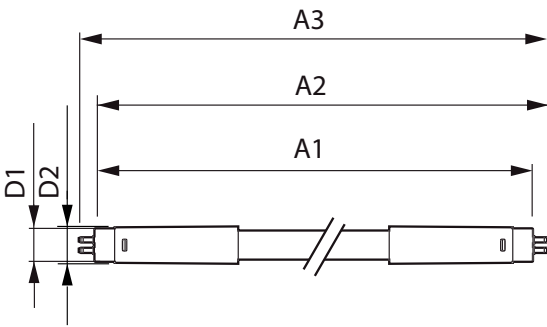

MASTER LEDtube Universal T8

Controls and Dimming

Dimmable	No
----------	----

Mechanical and Housing

Product Length	1200 mm
----------------	---------

Approval and Application

Energy Efficiency Label (EEL)	A++
Energy Saving Product	Yes
Approval Marks	RoHS compliance TUV CE marking KEMA Keur certificate
Energy Consumption kWh/1000 h	16 kWh

Product Data

Full product code	871869670537700
Order product name	Master LEDtube Universal 1200mm UO 16W840 T8
EAN/UPC - Product	8718696705377
Order code	929001336102
Numerator - Quantity Per Pack	1
Numerator - Packs per outer box	10
Material Nr. (12NC)	929001336102
Net Weight (Piece)	0.270 kg

Dimensional drawing

TLED 16.5W-36W 2500lm 160D 4000K ND

Product	D1	D2	A1	A2	A3
Master LEDtube Universal 1200mm UO 16W840 T8	25.7 mm	28 mm	1199.4 mm	1206.5 mm	1213.6 mm

Photometric data

LEDtube 1200mm 16W G13 840 2500lm