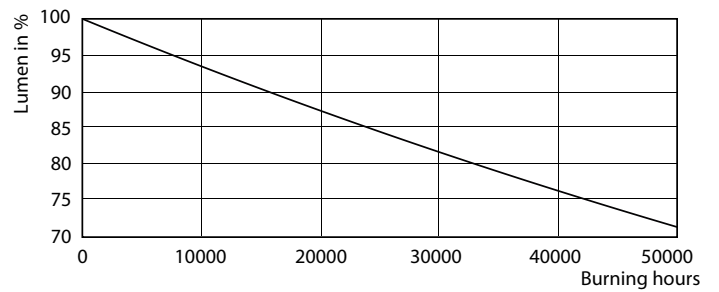

LEDtube 1200mm 16W G13