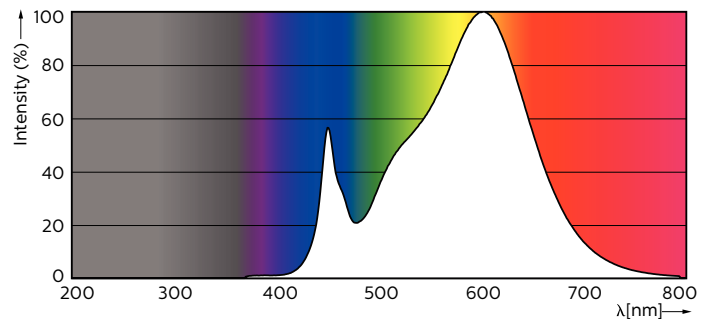

LEDtube 1500mm 24W G13 830 3400lm

LEDtube 1500mm 24W G13 830 3400lm