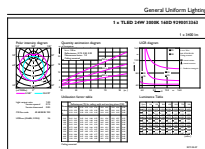

Energy Consumption kWh/1000 h	24 kWh
Product Data	
Full product code	871869672851200
Order product name	Master LEDtube Universal 1500mm UO 24W830 T8
EAN/UPC - Product	8718696728512
Order code	929001336302
Numerator - Quantity Per Pack	1
Numerator - Packs per outer box	10
Material Nr. (12NC)	929001336302
Net Weight (Piece)	0.450 kg

Dimensional drawing

TLED 24.5W-58W 3700lm 160D 3000K ND

Product	D1	D2	A1	A2	A3
Master LEDtube Universal 1500mm UO 24W830 T8	25.7 mm	28 mm	1500 mm	1507.1 mm	1514.2 mm

Photometric data

LEDtube 1500mm 24W G13 830 3400lm