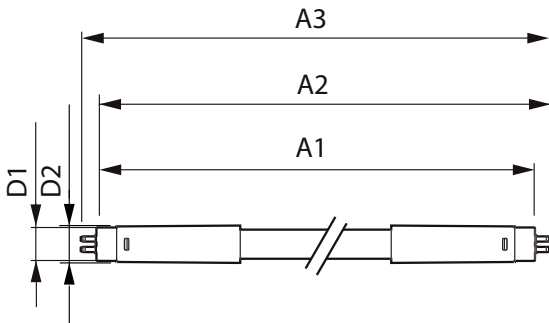

Product data

General Information		LLMF At End Of Nominal Lifetime (Nom) 70 %	
Cap-Base	G13 [Medium Bi-Pin Fluorescent]		
Main Application	Industrial		
Nominal Lifetime (Nom)	60000 h		
Switching Cycle	50000X		
B50L70	60000 h		
Light Technical		Operating and Electrical	
Color Code	830 [CCT of 3000K]	Input Frequency	50 to 60 Hz
Luminous Flux (Nom)	3400 lm	Power (Rated) (Nom)	24 W
Luminous Flux (Rated) (Nom)	3400 lm	Lamp Current (Nom)	110 mA
Correlated Color Temperature (Nom)	3000 K	Starting Time (Nom)	0.5 s
Color Consistency	<6	Warm Up Time to 60% Light (Nom)	0.5 s
Color Rendering Index (Nom)	83	Power Factor (Nom)	0.9
		Voltage (Nom)	220-240 V
		Temperature	
		T-Ambient (Max)	45 °C
		T-Ambient (Min)	-20 °C

MASTER LEDtube Universal T8

T-Storage (Max)	65 °C
T-Storage (Min)	-40 °C
T-Case Maximum (Nom)	45 °C
Controls and Dimming	
Dimmable	No
Mechanical and Housing	
Product Length	1500 mm
Approval and Application	
Energy Efficiency Label (EEL)	A++
Energy Saving Product	Yes
Approval Marks	RoHS compliance TUV CE marking KEMA Keur certificate

Energy Consumption kWh/1000 h	24 kWh
Product Data	
Full product code	871869672851200
Order product name	Master LEDtube Universal 1500mm UO 24W830 T8
EAN/UPC - Product	8718696728512
Order code	929001336302
Numerator - Quantity Per Pack	1
Numerator - Packs per outer box	10
Material Nr. (12NC)	929001336302
Net Weight (Piece)	0.450 kg

Dimensional drawing

TLED 24.5W-58W 3700lm 160D 3000K ND

Product	D1	D2	A1	A2	A3
Master LEDtube Universal 1500mm UO 24W830 T8	25.7 mm	28 mm	1500 mm	1507.1 mm	1514.2 mm

Photometric data

LEDtube 1500mm 24W G13 830 3400lm